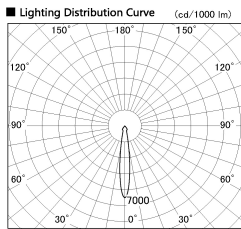

Item no. SD382-2815W9030-R

Series Name: Reflector type cylinder arm tracklight (UL Track) (SD382-R)

Installation	Track mount
Type	Reflector type cylinder arm tracklight (UL Track) (SD382-R)
Fixture wattage	28W
Beam angle	15 deg
Color Temp.	3000K
CRI	Ra>90
Luminous	2829 lm
Body	Die-cast aluminum alloy
Body finish	White
Trim finish	N/A
Reflector finish	N/A
IP Rate	IP20
Light source	COB module
Input Voltage	AC220~240V
Dimming Type	Non-Dimmable
Certificate	CE,CCC
Cut Hole	N/A