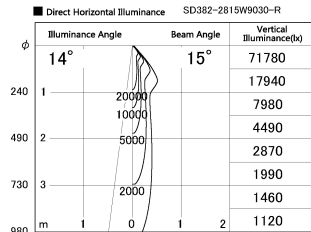

Item no. SD382-2815W9030-R

Series Name: Reflector type cylinder arm tracklight (UL Track) (SD382-R)

Installation	Track mount
Type	Reflector type cylinder arm tracklight (UL Track) (SD382-R)
Fixture wattage	28W
Beam angle	15 deg
Color Temp.	3000K
CRI	Ra>90
Luminous	2829 lm
Body	Die-cast aluminum alloy
Body finish	White
Trim finish	N/A
Reflector finish	N/A
IP Rate	IP20
Light source	COB module
Input Voltage	AC220~240V
Dimming Type	Non-Dimmable
Certificate	CE,CCC
Cut Hole	N/A