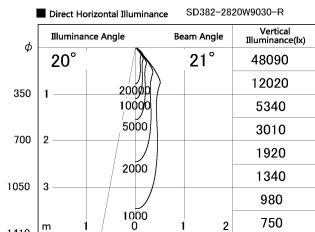

Item no. SD382-2820W9030-R

Series Name: Reflector type cylinder arm tracklight (UL Track) (SD382-R)

Installation	Track mount
Type	Reflector type cylinder arm tracklight (UL Track) (SD382-R)
Fixture wattage	28W
Beam angle	21 deg
Color Temp.	3000K
CRI	Ra>90
Luminous	3031 lm
Body	Die-cast aluminum alloy
Body finish	White
Trim finish	N/A
Reflector finish	N/A
IP Rate	IP20
Light source	COB module
Input Voltage	AC220~240V
Dimming Type	Non-Dimmable
Certificate	CE,CCC
Cut Hole	N/A