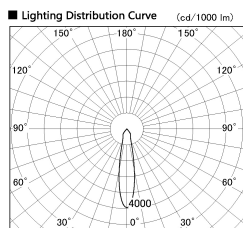

Item no. SD382-2820W9030-R

Series Name: Reflector type cylinder arm tracklight (UL Track) (SD382-R)

Installation	Track mount
Type	Reflector type cylinder arm tracklight (UL Track) (SD382-R)
Fixture wattage	28W
Beam angle	21 deg
Color Temp.	3000K
CRI	Ra>90
Luminous	3031 lm
Body	Die-cast aluminum alloy
Body finish	White
Trim finish	N/A
Reflector finish	N/A
IP Rate	IP20
Light source	COB module
Input Voltage	AC220~240V
Dimming Type	Non-Dimmable
Certificate	CE,CCC
Cut Hole	N/A