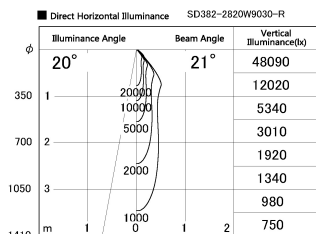

Item no. SD382-2820W9030-R

Series Name: Reflector type cylinder arm tracklight (UL Track) (SD382-R)

Installation	Track mount
Type	Reflector type cylinder arm tracklight (UL Track) (SD382-R)
Fixture wattage	28W
Beam angle	21 deg
Color Temp.	3000K
CRI	Ra>90
Luminous	3031 lm
Body	Die-cast aluminum alloy
Body finish	White
Trim finish	N/A
Reflector finish	N/A
IP Rate	IP20
Light source	COB module
Input Voltage	AC220~240V
Dimming Type	Non-Dimmable
Certificate	CE,CCC
Cut Hole	N/A