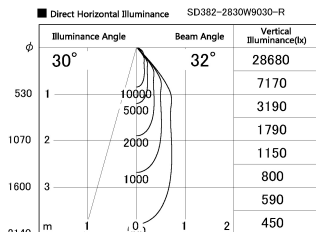

Item no. SD382-2830W9030-R

Series Name: Reflector type cylinder arm tracklight (UL Track) (SD382-R)

Installation	Track mount
Type	Reflector type cylinder arm tracklight (UL Track) (SD382-R)
Fixture wattage	28W
Beam angle	32 deg
Color Temp.	3000K
CRI	Ra>90
Luminous	3072 lm
Body	Die-cast aluminum alloy
Body finish	White
Trim finish	N/A
Reflector finish	N/A
IP Rate	IP20
Light source	COB module
Input Voltage	AC220~240V
Dimming Type	Non-Dimmable
Certificate	CE,CCC
Cut Hole	N/A