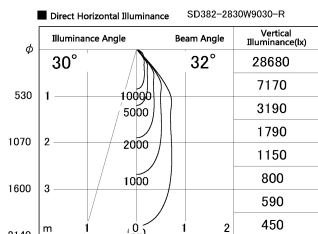

Item no. SD382-2830W9030-R

Series Name: Reflector type cylinder arm tracklight (UL Track) (SD382-R)

Installation	Track mount
Type	Reflector type cylinder arm tracklight (UL Track) (SD382-R)
Fixture wattage	28W
Beam angle	32 deg
Color Temp.	3000K
CRI	Ra>90
Luminous	3072 lm
Body	Die-cast aluminum alloy
Body finish	White
Trim finish	N/A
Reflector finish	N/A
IP Rate	IP20
Light source	COB module
Input Voltage	AC220~240V
Dimming Type	Non-Dimmable
Certificate	CE,CCC
Cut Hole	N/A