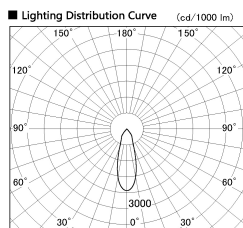

Item no. SD382-2830W9030-R

Series Name: Reflector type cylinder arm tracklight (UL Track) (SD382-R)

Installation	Track mount
Type	Reflector type cylinder arm tracklight (UL Track) (SD382-R)
Fixture wattage	28W
Beam angle	32 deg
Color Temp.	3000K
CRI	Ra>90
Luminous	3072 lm
Body	Die-cast aluminum alloy
Body finish	White
Trim finish	N/A
Reflector finish	N/A
IP Rate	IP20
Light source	COB module
Input Voltage	AC220~240V
Dimming Type	Non-Dimmable
Certificate	CE,CCC
Cut Hole	N/A