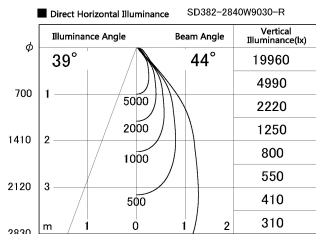

Item no. SD382-2840W9030-R

Series Name: Reflector type cylinder arm tracklight (UL Track) (SD382-R)

Installation	Track mount
Type	Reflector type cylinder arm tracklight (UL Track) (SD382-R)
Fixture wattage	28W
Beam angle	44 deg
Color Temp.	3000K
CRI	Ra>90
Luminous	3071 lm
Body	Die-cast aluminum alloy
Body finish	White
Trim finish	N/A
Reflector finish	N/A
IP Rate	IP20
Light source	COB module
Input Voltage	AC220~240V
Dimming Type	Non-Dimmable
Certificate	CE,CCC
Cut Hole	N/A