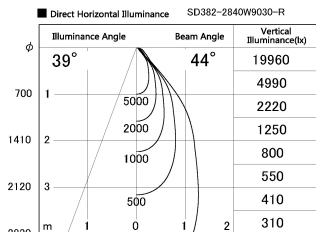

Item no. SD382-2840W9030-R

Series Name: Reflector type cylinder arm tracklight (UL Track) (SD382-R)

Installation	Track mount
Type	Reflector type cylinder arm tracklight (UL Track) (SD382-R)
Fixture wattage	28W
Beam angle	44 deg
Color Temp.	3000K
CRI	Ra>90
Luminous	3071 lm
Body	Die-cast aluminum alloy
Body finish	White
Trim finish	N/A
Reflector finish	N/A
IP Rate	IP20
Light source	COB module
Input Voltage	AC220~240V
Dimming Type	Non-Dimmable
Certificate	CE,CCC
Cut Hole	N/A