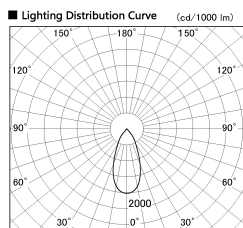

Item no. SD382-2840W9030-R

Series Name: Reflector type cylinder arm tracklight (UL Track) (SD382-R)

Installation	Track mount
Type	Reflector type cylinder arm tracklight (UL Track) (SD382-R)
Fixture wattage	28W
Beam angle	44 deg
Color Temp.	3000K
CRI	Ra>90
Luminous	3071 lm
Body	Die-cast aluminum alloy
Body finish	White
Trim finish	N/A
Reflector finish	N/A
IP Rate	IP20
Light source	COB module
Input Voltage	AC220~240V
Dimming Type	Non-Dimmable
Certificate	CE,CCC
Cut Hole	N/A