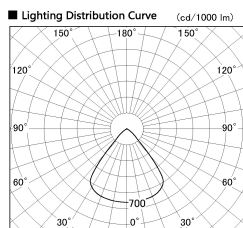

Item no. SD382-2860W9030-R

Series Name: Reflector type cylinder arm tracklight (UL Track) (SD382-R)

Installation	Track mount
Type	Reflector type cylinder arm tracklight (UL Track) (SD382-R)
Fixture wattage	28W
Beam angle	79 deg
Color Temp.	3000K
CRI	Ra>90
Luminous	2644 lm
Body	Die-cast aluminum alloy
Body finish	White
Trim finish	N/A
Reflector finish	N/A
IP Rate	IP20
Light source	COB module
Input Voltage	AC220~240V
Dimming Type	Non-Dimmable
Certificate	CE,CCC
Cut Hole	N/A