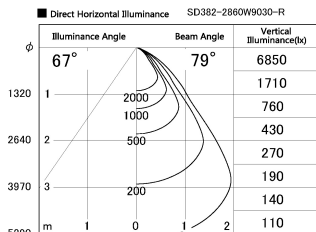

Item no. SD382-2860W9030-R

Series Name: Reflector type cylinder arm tracklight (UL Track) (SD382-R)

Installation	Track mount
Type	Reflector type cylinder arm tracklight (UL Track) (SD382-R)
Fixture wattage	28W
Beam angle	79 deg
Color Temp.	3000K
CRI	Ra>90
Luminous	2644 lm
Body	Die-cast aluminum alloy
Body finish	White
Trim finish	N/A
Reflector finish	N/A
IP Rate	IP20
Light source	COB module
Input Voltage	AC220~240V
Dimming Type	Non-Dimmable
Certificate	CE,CCC
Cut Hole	N/A