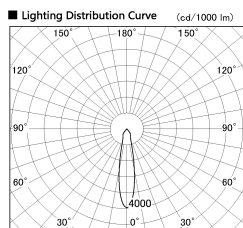

Item no. SD382-2620W9030-R

Series Name: Reflector type cylinder arm tracklight (UL Track) (SD382-R)

Installation	Track mount
Type	Reflector type cylinder arm tracklight (UL Track) (SD382-R)
Fixture wattage	24W
Beam angle	21 deg
Color Temp.	3000K
CRI	Ra>90
Luminous	2622 lm
Body	Die-cast aluminum alloy
Body finish	White
Trim finish	N/A
Reflector finish	N/A
IP Rate	IP20
Light source	COB module
Input Voltage	AC220~240V
Dimming Type	Non-Dimmable
Certificate	CE,CCC
Cut Hole	N/A