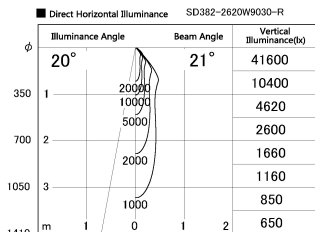

Item no. SD382-2620W9030-R

Series Name: Reflector type cylinder arm tracklight (UL Track) (SD382-R)

Installation	Track mount
Type	Reflector type cylinder arm tracklight (UL Track) (SD382-R)
Fixture wattage	24W
Beam angle	21 deg
Color Temp.	3000K
CRI	Ra>90
Luminous	2622 lm
Body	Die-cast aluminum alloy
Body finish	White
Trim finish	N/A
Reflector finish	N/A
IP Rate	IP20
Light source	COB module
Input Voltage	AC220~240V
Dimming Type	Non-Dimmable
Certificate	CE,CCC
Cut Hole	N/A