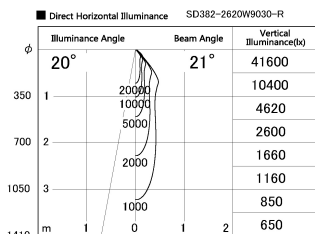

Item no. SD382-2620W9030-R

Series Name: Reflector type cylinder arm tracklight (UL Track) (SD382-R)

Installation	Track mount
Type	Reflector type cylinder arm tracklight (UL Track) (SD382-R)
Fixture wattage	24W
Beam angle	21 deg
Color Temp.	3000K
CRI	Ra>90
Luminous	2622 lm
Body	Die-cast aluminum alloy
Body finish	White
Trim finish	N/A
Reflector finish	N/A
IP Rate	IP20
Light source	COB module
Input Voltage	AC220~240V
Dimming Type	Non-Dimmable
Certificate	CE,CCC
Cut Hole	N/A