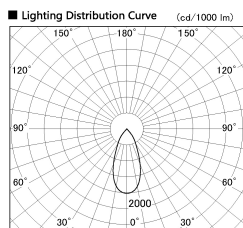

Item no. SD382-2640W9030-R

Series Name: Reflector type cylinder arm tracklight (UL Track) (SD382-R)

Installation	Track mount
Type	Reflector type cylinder arm tracklight (UL Track) (SD382-R)
Fixture wattage	24W
Beam angle	44 deg
Color Temp.	3000K
CRI	Ra>90
Luminous	2656 lm
Body	Die-cast aluminum alloy
Body finish	White
Trim finish	N/A
Reflector finish	N/A
IP Rate	IP20
Light source	COB module
Input Voltage	AC220~240V
Dimming Type	Non-Dimmable
Certificate	CE,CCC
Cut Hole	N/A