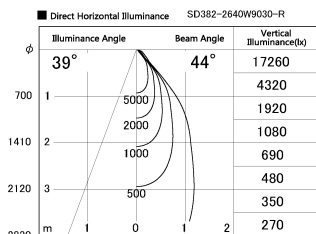

Item no. SD382-2640W9030-R

Series Name: Reflector type cylinder arm tracklight (UL Track) (SD382-R)

Installation	Track mount
Type	Reflector type cylinder arm tracklight (UL Track) (SD382-R)
Fixture wattage	24W
Beam angle	44 deg
Color Temp.	3000K
CRI	Ra>90
Luminous	2656 lm
Body	Die-cast aluminum alloy
Body finish	White
Trim finish	N/A
Reflector finish	N/A
IP Rate	IP20
Light source	COB module
Input Voltage	AC220~240V
Dimming Type	Non-Dimmable
Certificate	CE,CCC
Cut Hole	N/A