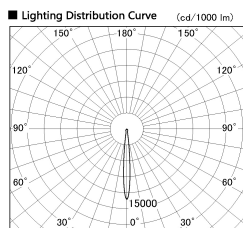

Item no. SD382-2010W9030-R

Series Name: Reflector type cylinder arm tracklight (UL Track) (SD382-R)

■ Direct Horizontal Illuminance SD382-2010W9030-R

Illuminance Angle	Beam Angle	Vertical Illuminance (lx)
10°	10°	90120
170	1	22530
340	2	10010
520	3	5630
690	4	3600
	5	2500
	6	1840
	m	1410

Installation	Track mount
Type	Reflector type cylinder arm tracklight (UL Track) (SD382-R)
Fixture wattage	21W
Beam angle	10 deg
Color Temp.	3000K
CRI	Ra>90
Luminous	1689 lm
Body	Die-cast aluminum alloy
Body finish	White
Trim finish	N/A
Reflector finish	N/A
IP Rate	IP20
Light source	COB module
Input Voltage	AC220~240V
Dimming Type	Non-Dimmable
Certificate	CE,CCC
Cut Hole	N/A