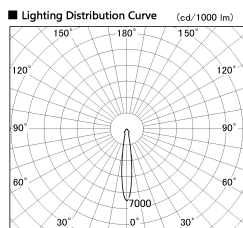

Item no. SD382-2015W9030-R

Series Name: Reflector type cylinder arm tracklight (UL Track) (SD382-R)

■ Direct Horizontal Illuminance SD382-2015W9030-R

Illuminance Angle	Beam Angle	Vertical Illuminance (lx)
14°	15°	52190
1	2000	13050
1	10000	5800
2	5000	3260
2	2000	2090
3	2000	1450
3	1000	1070
980 m	1	820

Installation	Track mount
Type	Reflector type cylinder arm tracklight (UL Track) (SD382-R)
Fixture wattage	21W
Beam angle	15 deg
Color Temp.	3000K
CRI	Ra>90
Luminous	2057 lm
Body	Die-cast aluminum alloy
Body finish	White
Trim finish	N/A
Reflector finish	N/A
IP Rate	IP20
Light source	COB module
Input Voltage	AC220~240V
Dimming Type	Non-Dimmable
Certificate	CE,CCC
Cut Hole	N/A