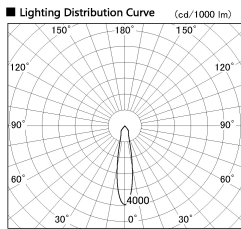

Item no. SD382-2020W9030-R

Series Name: Reflector type cylinder arm tracklight (UL Track) (SD382-R)

Installation	Track mount
Type	Reflector type cylinder arm tracklight (UL Track) (SD382-R)
Fixture wattage	21W
Beam angle	21 deg
Color Temp.	3000K
CRI	Ra>90
Luminous	2204 lm
Body	Die-cast aluminum alloy
Body finish	White
Trim finish	N/A
Reflector finish	N/A
IP Rate	IP20
Light source	COB module
Input Voltage	AC220~240V
Dimming Type	Non-Dimmable
Certificate	CE,CCC
Cut Hole	N/A