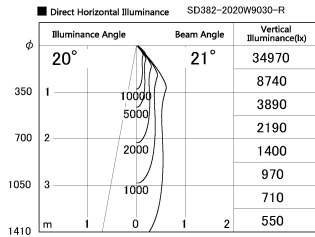

Item no. SD382-2020W9030-R

Series Name: Reflector type cylinder arm tracklight (UL Track) (SD382-R)

Installation	Track mount
Type	Reflector type cylinder arm tracklight (UL Track) (SD382-R)
Fixture wattage	21W
Beam angle	21 deg
Color Temp.	3000K
CRI	Ra>90
Luminous	2204 lm
Body	Die-cast aluminum alloy
Body finish	White
Trim finish	N/A
Reflector finish	N/A
IP Rate	IP20
Light source	COB module
Input Voltage	AC220~240V
Dimming Type	Non-Dimmable
Certificate	CE,CCC
Cut Hole	N/A