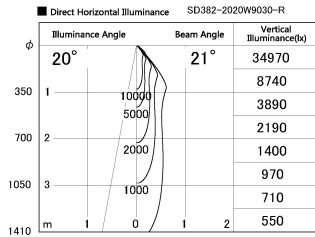

Item no. SD382-2020W9030-R

Series Name: Reflector type cylinder arm tracklight (UL Track) (SD382-R)

Installation	Track mount
Type	Reflector type cylinder arm tracklight (UL Track) (SD382-R)
Fixture wattage	21W
Beam angle	21 deg
Color Temp.	3000K
CRI	Ra>90
Luminous	2204 lm
Body	Die-castaluminumalloy
Body finish	White
Trim finish	N/A
Reflector finish	N/A
IP Rate	IP20
Light source	COB module
Input Voltage	AC220~240V
Dimming Type	Non-Dimmable
Certificate	CE,CCC
Cut Hole	N/A