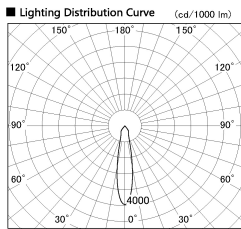

Item no. SD382-2020W9030-R

Series Name: Reflector type cylinder arm tracklight (UL Track) (SD382-R)

Installation	Track mount
Type	Reflector type cylinder arm tracklight (UL Track) (SD382-R)
Fixture wattage	21W
Beam angle	21 deg
Color Temp.	3000K
CRI	Ra>90
Luminous	2204 lm
Body	Die-castaluminumalloy
Body finish	White
Trim finish	N/A
Reflector finish	N/A
IP Rate	IP20
Light source	COB module
Input Voltage	AC220~240V
Dimming Type	Non-Dimmable
Certificate	CE,CCC
Cut Hole	N/A