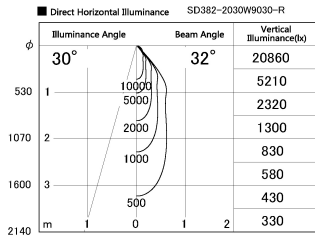

Item no. SD382-2030W9030-R

Series Name: Reflector type cylinder arm tracklight (UL Track) (SD382-R)

Installation	Track mount
Type	Reflector type cylinder arm tracklight (UL Track) (SD382-R)
Fixture wattage	21W
Beam angle	32 deg
Color Temp.	3000K
CRI	Ra>90
Luminous	2234 lm
Body	Die-cast aluminum alloy
Body finish	White
Trim finish	N/A
Reflector finish	N/A
IP Rate	IP20
Light source	COB module
Input Voltage	AC220~240V
Dimming Type	Non-Dimmable
Certificate	CE,CCC
Cut Hole	N/A