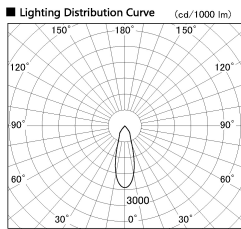

Item no. SD382-2030W9030-R

Series Name: Reflector type cylinder arm tracklight (UL Track) (SD382-R)

Installation	Track mount
Type	Reflector type cylinder arm tracklight (UL Track) (SD382-R)
Fixture wattage	21W
Beam angle	32 deg
Color Temp.	3000K
CRI	Ra>90
Luminous	2234 lm
Body	Die-cast aluminum alloy
Body finish	White
Trim finish	N/A
Reflector finish	N/A
IP Rate	IP20
Light source	COB module
Input Voltage	AC220~240V
Dimming Type	Non-Dimmable
Certificate	CE,CCC
Cut Hole	N/A