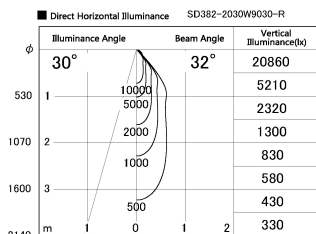

Item no. SD382-2030W9030-R

Series Name: Reflector type cylinder arm tracklight (UL Track) (SD382-R)

Installation	Track mount
Type	Reflector type cylinder arm tracklight (UL Track) (SD382-R)
Fixture wattage	21W
Beam angle	32 deg
Color Temp.	3000K
CRI	Ra>90
Luminous	2234 lm
Body	Die-cast aluminum alloy
Body finish	White
Trim finish	N/A
Reflector finish	N/A
IP Rate	IP20
Light source	COB module
Input Voltage	AC220~240V
Dimming Type	Non-Dimmable
Certificate	CE,CCC
Cut Hole	N/A