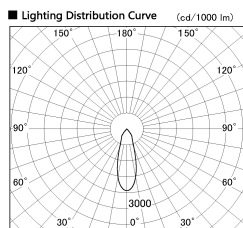

Item no. SD382-2030W9030-R

Series Name: Reflector type cylinder arm tracklight (UL Track) (SD382-R)

Installation	Track mount
Type	Reflector type cylinder arm tracklight (UL Track) (SD382-R)
Fixture wattage	21W
Beam angle	32 deg
Color Temp.	3000K
CRI	Ra>90
Luminous	2234 lm
Body	Die-cast aluminum alloy
Body finish	White
Trim finish	N/A
Reflector finish	N/A
IP Rate	IP20
Light source	COB module
Input Voltage	AC220~240V
Dimming Type	Non-Dimmable
Certificate	CE,CCC
Cut Hole	N/A