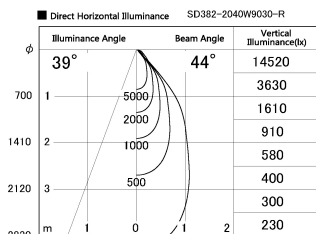

Item no. SD382-2040W9030-R

Series Name: Reflector type cylinder arm tracklight (UL Track) (SD382-R)

Installation	Track mount
Type	Reflector type cylinder arm tracklight (UL Track) (SD382-R)
Fixture wattage	21W
Beam angle	44 deg
Color Temp.	3000K
CRI	Ra>90
Luminous	2233 lm
Body	Die-cast aluminum alloy
Body finish	White
Trim finish	N/A
Reflector finish	N/A
IP Rate	IP20
Light source	COB module
Input Voltage	AC220~240V
Dimming Type	Non-Dimmable
Certificate	CE,CCC
Cut Hole	N/A