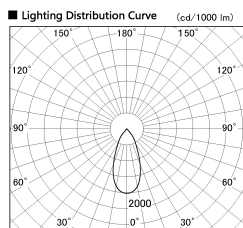

Item no. SD382-2040W9030-R

Series Name: Reflector type cylinder arm tracklight (UL Track) (SD382-R)

Installation	Track mount
Type	Reflector type cylinder arm tracklight (UL Track) (SD382-R)
Fixture wattage	21W
Beam angle	44 deg
Color Temp.	3000K
CRI	Ra>90
Luminous	2233 lm
Body	Die-cast aluminum alloy
Body finish	White
Trim finish	N/A
Reflector finish	N/A
IP Rate	IP20
Light source	COB module
Input Voltage	AC220~240V
Dimming Type	Non-Dimmable
Certificate	CE,CCC
Cut Hole	N/A