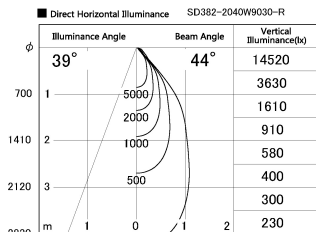

Item no. SD382-2040W9030-R

Series Name: Reflector type cylinder arm tracklight (UL Track) (SD382-R)

Installation	Track mount
Type	Reflector type cylinder arm tracklight (UL Track) (SD382-R)
Fixture wattage	21W
Beam angle	44 deg
Color Temp.	3000K
CRI	Ra>90
Luminous	2233 lm
Body	Die-cast aluminum alloy
Body finish	White
Trim finish	N/A
Reflector finish	N/A
IP Rate	IP20
Light source	COB module
Input Voltage	AC220~240V
Dimming Type	Non-Dimmable
Certificate	CE,CCC
Cut Hole	N/A