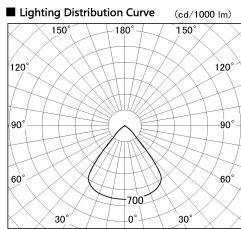

Item no. SD382-2060W9030-R

Series Name: Reflector type cylinder arm tracklight (UL Track) (SD382-R)

Installation	Track mount
Type	Reflector type cylinder arm tracklight (UL Track) (SD382-R)
Fixture wattage	21W
Beam angle	79 deg
Color Temp.	3000K
CRI	Ra>90
Luminous	1923 lm
Body	Die-cast aluminum alloy
Body finish	White
Trim finish	N/A
Reflector finish	N/A
IP Rate	IP20
Light source	COB module
Input Voltage	AC220~240V
Dimming Type	Non-Dimmable
Certificate	CE,CCC
Cut Hole	N/A