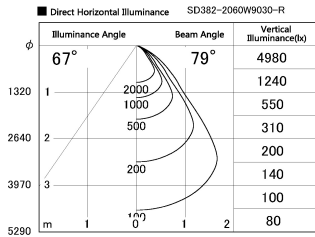

Item no. SD382-2060W9030-R

Series Name: Reflector type cylinder arm tracklight (UL Track) (SD382-R)

Installation	Track mount
Type	Reflector type cylinder arm tracklight (UL Track) (SD382-R)
Fixture wattage	21W
Beam angle	79 deg
Color Temp.	3000K
CRI	Ra>90
Luminous	1923 lm
Body	Die-cast aluminum alloy
Body finish	White
Trim finish	N/A
Reflector finish	N/A
IP Rate	IP20
Light source	COB module
Input Voltage	AC220~240V
Dimming Type	Non-Dimmable
Certificate	CE,CCC
Cut Hole	N/A