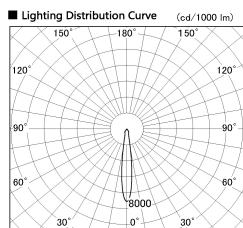

Item no. SD382-2515W9030-R

Series Name: Reflector type cylinder arm tracklight (UL Track) (SD382-R)

Installation	Track mount
Type	Reflector type cylinder arm tracklight (UL Track) (SD382-R)
Fixture wattage	24W
Beam angle	15 deg
Color Temp.	3000K
CRI	Ra>90
Luminous	1857 lm
Body	Die-cast aluminum alloy
Body finish	White
Trim finish	N/A
Reflector finish	N/A
IP Rate	IP20
Light source	COB module
Input Voltage	AC220~240V
Dimming Type	Non-Dimmable
Certificate	CE,CCC
Cut Hole	N/A