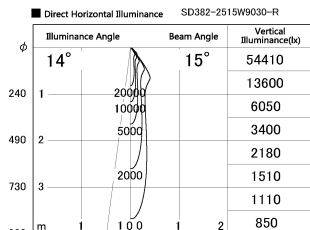

Item no. SD382-2515W9030-R

Series Name: Reflector type cylinder arm tracklight (UL Track) (SD382-R)

Installation	Track mount
Type	Reflector type cylinder arm tracklight (UL Track) (SD382-R)
Fixture wattage	24W
Beam angle	15 deg
Color Temp.	3000K
CRI	Ra>90
Luminous	1857 lm
Body	Die-cast aluminum alloy
Body finish	White
Trim finish	N/A
Reflector finish	N/A
IP Rate	IP20
Light source	COB module
Input Voltage	AC220~240V
Dimming Type	Non-Dimmable
Certificate	CE,CCC
Cut Hole	N/A