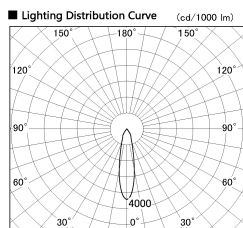

Item no. SD382-2520W9030-R

Series Name: Reflector type cylinder arm tracklight (UL Track) (SD382-R)

Installation	Track mount
Type	Reflector type cylinder arm tracklight (UL Track) (SD382-R)
Fixture wattage	24W
Beam angle	23 deg
Color Temp.	3000K
CRI	Ra>90
Luminous	2341 lm
Body	Die-cast aluminum alloy
Body finish	White
Trim finish	N/A
Reflector finish	N/A
IP Rate	IP20
Light source	COB module
Input Voltage	AC220~240V
Dimming Type	Non-Dimmable
Certificate	CE,CCC
Cut Hole	N/A