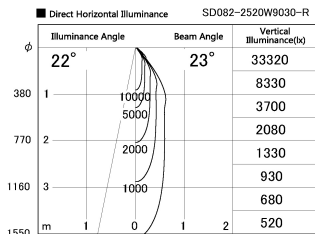

Item no. SD382-2520W9030-R

Series Name: Reflector type cylinder arm tracklight (UL Track) (SD382-R)

Installation	Track mount
Type	Reflector type cylinder arm tracklight (UL Track) (SD382-R)
Fixture wattage	24W
Beam angle	23 deg
Color Temp.	3000K
CRI	Ra>90
Luminous	2341 lm
Body	Die-cast aluminum alloy
Body finish	White
Trim finish	N/A
Reflector finish	N/A
IP Rate	IP20
Light source	COB module
Input Voltage	AC220~240V
Dimming Type	Non-Dimmable
Certificate	CE,CCC
Cut Hole	N/A