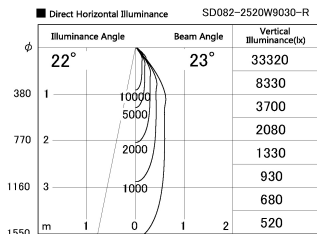

Item no. SD382-2520W9030-R

Series Name: Reflector type cylinder arm tracklight (UL Track) (SD382-R)

Installation	Track mount
Type	Reflector type cylinder arm tracklight (UL Track) (SD382-R)
Fixture wattage	24W
Beam angle	23 deg
Color Temp.	3000K
CRI	Ra>90
Luminous	2341 lm
Body	Die-cast aluminum alloy
Body finish	White
Trim finish	N/A
Reflector finish	N/A
IP Rate	IP20
Light source	COB module
Input Voltage	AC220~240V
Dimming Type	Non-Dimmable
Certificate	CE,CCC
Cut Hole	N/A