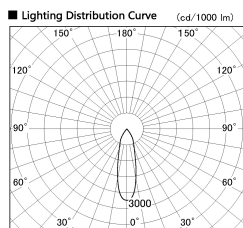

Item no. SD382-2530W9030-R

Series Name: Reflector type cylinder arm tracklight (UL Track) (SD382-R)

Installation	Track mount
Type	Reflector type cylinder arm tracklight (UL Track) (SD382-R)
Fixture wattage	24W
Beam angle	28 deg
Color Temp.	3000K
CRI	Ra>90
Luminous	2355 lm
Body	Die-cast aluminum alloy
Body finish	White
Trim finish	N/A
Reflector finish	N/A
IP Rate	IP20
Light source	COB module
Input Voltage	AC220~240V
Dimming Type	Non-Dimmable
Certificate	CE,CCC
Cut Hole	N/A