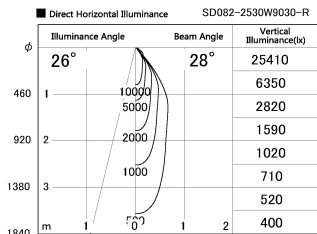

Item no. SD382-2530W9030-R

Series Name: Reflector type cylinder arm tracklight (UL Track) (SD382-R)

Installation	Track mount
Type	Reflector type cylinder arm tracklight (UL Track) (SD382-R)
Fixture wattage	24W
Beam angle	28 deg
Color Temp.	3000K
CRI	Ra>90
Luminous	2355 lm
Body	Die-cast aluminum alloy
Body finish	White
Trim finish	N/A
Reflector finish	N/A
IP Rate	IP20
Light source	COB module
Input Voltage	AC220~240V
Dimming Type	Non-Dimmable
Certificate	CE,CCC
Cut Hole	N/A