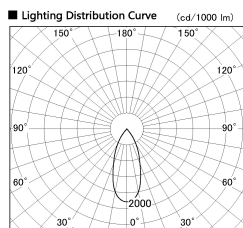

Item no. SD382-2540W9030-R

Series Name: Reflector type cylinder arm tracklight (UL Track) (SD382-R)

Installation	Track mount
Type	Reflector type cylinder arm tracklight (UL Track) (SD382-R)
Fixture wattage	24W
Beam angle	40 deg
Color Temp.	3000K
CRI	Ra>90
Luminous	2413 lm
Body	Die-castaluminumalloy
Body finish	White
Trim finish	N/A
Reflector finish	N/A
IP Rate	IP20
Light source	COB module
Input Voltage	AC220~240V
Dimming Type	Non-Dimmable
Certificate	CE,CCC
Cut Hole	N/A