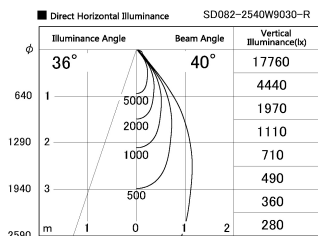

Item no. SD382-2540W9030-R

Series Name: Reflector type cylinder arm tracklight (UL Track) (SD382-R)

Installation	Track mount
Type	Reflector type cylinder arm tracklight (UL Track) (SD382-R)
Fixture wattage	24W
Beam angle	40 deg
Color Temp.	3000K
CRI	Ra>90
Luminous	2413 lm
Body	Die-castaluminumalloy
Body finish	White
Trim finish	N/A
Reflector finish	N/A
IP Rate	IP20
Light source	COB module
Input Voltage	AC220~240V
Dimming Type	Non-Dimmable
Certificate	CE,CCC
Cut Hole	N/A