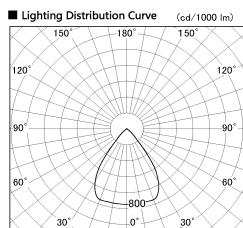

Item no. SD382-2560W9030-R

Series Name: Reflector type cylinder arm tracklight (UL Track) (SD382-R)

Installation	Track mount
Type	Reflector type cylinder arm tracklight (UL Track) (SD382-R)
Fixture wattage	24W
Beam angle	73 deg
Color Temp.	3000K
CRI	Ra>90
Luminous	2013 lm
Body	Die-cast aluminum alloy
Body finish	White
Trim finish	N/A
Reflector finish	N/A
IP Rate	IP20
Light source	COB module
Input Voltage	AC220~240V
Dimming Type	Non-Dimmable
Certificate	CE,CCC
Cut Hole	N/A