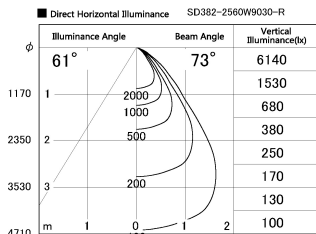

Item no. SD382-2560W9030-R

Series Name: Reflector type cylinder arm tracklight (UL Track) (SD382-R)

Installation	Track mount
Type	Reflector type cylinder arm tracklight (UL Track) (SD382-R)
Fixture wattage	24W
Beam angle	73 deg
Color Temp.	3000K
CRI	Ra>90
Luminous	2013 lm
Body	Die-cast aluminum alloy
Body finish	White
Trim finish	N/A
Reflector finish	N/A
IP Rate	IP20
Light source	COB module
Input Voltage	AC220~240V
Dimming Type	Non-Dimmable
Certificate	CE,CCC
Cut Hole	N/A