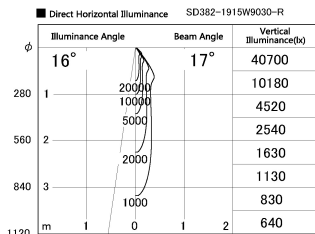

Item no. SD382-1915W9030-R

Series Name: Reflector type cylinder arm tracklight (UL Track) (SD382-R)

Installation	Track mount
Type	Reflector type cylinder arm tracklight (UL Track) (SD382-R)
Fixture wattage	18.6W
Beam angle	17 deg
Color Temp.	3000K
CRI	Ra>90
Luminous	1720 lm
Body	Die-cast aluminum alloy
Body finish	White
Trim finish	N/A
Reflector finish	N/A
IP Rate	IP20
Light source	COB module
Input Voltage	AC220~240V
Dimming Type	Non-Dimmable
Certificate	CE,CCC
Cut Hole	N/A