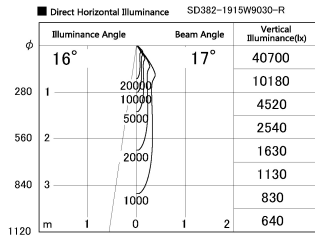

Item no. SD382-1915W9030-R

Series Name: Reflector type cylinder arm tracklight (UL Track) (SD382-R)

Installation	Track mount
Type	Reflector type cylinder arm tracklight (UL Track) (SD382-R)
Fixture wattage	18.6W
Beam angle	17 deg
Color Temp.	3000K
CRI	Ra>90
Luminous	1720 lm
Body	Die-cast aluminum alloy
Body finish	White
Trim finish	N/A
Reflector finish	N/A
IP Rate	IP20
Light source	COB module
Input Voltage	AC220~240V
Dimming Type	Non-Dimmable
Certificate	CE,CCC
Cut Hole	N/A