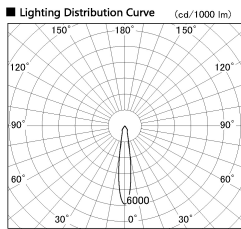

Item no. SD382-1915W9030-R

Series Name: Reflector type cylinder arm tracklight (UL Track) (SD382-R)

Installation	Track mount
Type	Reflector type cylinder arm tracklight (UL Track) (SD382-R)
Fixture wattage	18.6W
Beam angle	17 deg
Color Temp.	3000K
CRI	Ra>90
Luminous	1720 lm
Body	Die-cast aluminum alloy
Body finish	White
Trim finish	N/A
Reflector finish	N/A
IP Rate	IP20
Light source	COB module
Input Voltage	AC220~240V
Dimming Type	Non-Dimmable
Certificate	CE,CCC
Cut Hole	N/A