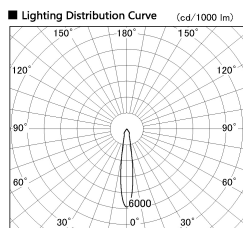

Item no. SD382-1915W9030-R

Series Name: Reflector type cylinder arm tracklight (UL Track) (SD382-R)

Installation	Track mount
Type	Reflector type cylinder arm tracklight (UL Track) (SD382-R)
Fixture wattage	18.6W
Beam angle	17 deg
Color Temp.	3000K
CRI	Ra>90
Luminous	1720 lm
Body	Die-cast aluminum alloy
Body finish	White
Trim finish	N/A
Reflector finish	N/A
IP Rate	IP20
Light source	COB module
Input Voltage	AC220~240V
Dimming Type	Non-Dimmable
Certificate	CE,CCC
Cut Hole	N/A