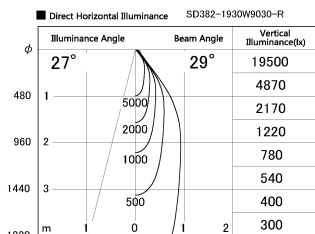

Item no. SD382-1930W9030-R

Series Name: Reflector type cylinder arm tracklight (UL Track) (SD382-R)

Installation	Track mount
Type	Reflector type cylinder arm tracklight (UL Track) (SD382-R)
Fixture wattage	18.6W
Beam angle	29 deg
Color Temp.	3000K
CRI	Ra>90
Luminous	1813 lm
Body	Die-cast aluminum alloy
Body finish	White
Trim finish	N/A
Reflector finish	N/A
IP Rate	IP20
Light source	COB module
Input Voltage	AC220~240V
Dimming Type	Non-Dimmable
Certificate	CE,CCC
Cut Hole	N/A