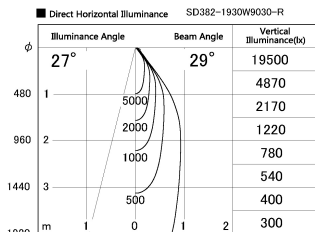

Item no. SD382-1930W9030-R

Series Name: Reflector type cylinder arm tracklight (UL Track) (SD382-R)

Installation	Track mount
Type	Reflector type cylinder arm tracklight (UL Track) (SD382-R)
Fixture wattage	18.6W
Beam angle	29 deg
Color Temp.	3000K
CRI	Ra>90
Luminous	1813 lm
Body	Die-cast aluminum alloy
Body finish	White
Trim finish	N/A
Reflector finish	N/A
IP Rate	IP20
Light source	COB module
Input Voltage	AC220~240V
Dimming Type	Non-Dimmable
Certificate	CE,CCC
Cut Hole	N/A