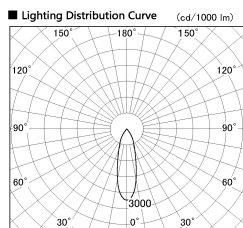

Item no. SD382-1930W9030-R

Series Name: Reflector type cylinder arm tracklight (UL Track) (SD382-R)

Installation	Track mount
Type	Reflector type cylinder arm tracklight (UL Track) (SD382-R)
Fixture wattage	18.6W
Beam angle	29 deg
Color Temp.	3000K
CRI	Ra>90
Luminous	1813 lm
Body	Die-cast aluminum alloy
Body finish	White
Trim finish	N/A
Reflector finish	N/A
IP Rate	IP20
Light source	COB module
Input Voltage	AC220~240V
Dimming Type	Non-Dimmable
Certificate	CE,CCC
Cut Hole	N/A