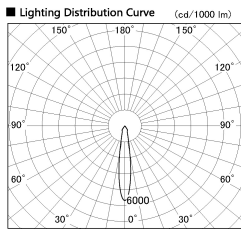

Item no. SD382-0815W9030-R

Series Name: Reflector type cylinder arm tracklight (UL Track) (SD382-R)

Installation	Track mount
Type	Reflector type cylinder arm tracklight (UL Track) (SD382-R)
Fixture wattage	7.5W
Beam angle	17 deg
Color Temp.	3000K
CRI	Ra>90
Luminous	705 lm
Body	Die-cast aluminum alloy
Body finish	White
Trim finish	N/A
Reflector finish	N/A
IP Rate	IP20
Light source	COB module
Input Voltage	AC220~240V
Dimming Type	Non-Dimmable
Certificate	CE,CCC
Cut Hole	N/A