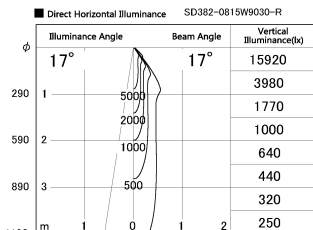

Item no. SD382-0815W9030-R

Series Name: Reflector type cylinder arm tracklight (UL Track) (SD382-R)

Installation	Track mount
Type	Reflector type cylinder arm tracklight (UL Track) (SD382-R)
Fixture wattage	7.5W
Beam angle	17 deg
Color Temp.	3000K
CRI	Ra>90
Luminous	705 lm
Body	Die-cast aluminum alloy
Body finish	White
Trim finish	N/A
Reflector finish	N/A
IP Rate	IP20
Light source	COB module
Input Voltage	AC220~240V
Dimming Type	Non-Dimmable
Certificate	CE,CCC
Cut Hole	N/A