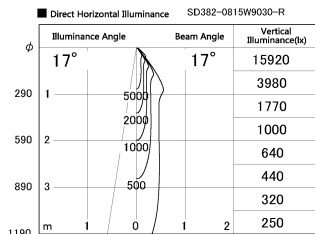

Item no. SD382-0815W9030-R

Series Name: Reflector type cylinder arm tracklight (UL Track) (SD382-R)

Installation	Track mount
Type	Reflector type cylinder arm tracklight (UL Track) (SD382-R)
Fixture wattage	7.5W
Beam angle	17 deg
Color Temp.	3000K
CRI	Ra>90
Luminous	705 lm
Body	Die-cast aluminum alloy
Body finish	White
Trim finish	N/A
Reflector finish	N/A
IP Rate	IP20
Light source	COB module
Input Voltage	AC220~240V
Dimming Type	Non-Dimmable
Certificate	CE,CCC
Cut Hole	N/A