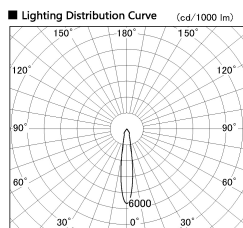

Item no. SD382-0815W9030-R

Series Name: Reflector type cylinder arm tracklight (UL Track) (SD382-R)

Installation	Track mount
Type	Reflector type cylinder arm tracklight (UL Track) (SD382-R)
Fixture wattage	7.5W
Beam angle	17 deg
Color Temp.	3000K
CRI	Ra>90
Luminous	705 lm
Body	Die-cast aluminum alloy
Body finish	White
Trim finish	N/A
Reflector finish	N/A
IP Rate	IP20
Light source	COB module
Input Voltage	AC220~240V
Dimming Type	Non-Dimmable
Certificate	CE,CCC
Cut Hole	N/A