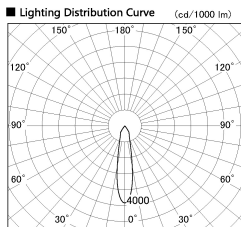

Item no. SD382-0820W9030-R

Series Name: Reflector type cylinder arm tracklight (UL Track) (SD382-R)

Installation	Track mount
Type	Reflector type cylinder arm tracklight (UL Track) (SD382-R)
Fixture wattage	7.5W
Beam angle	21 deg
Color Temp.	3000K
CRI	Ra>90
Luminous	694 lm
Body	Die-cast aluminum alloy
Body finish	White
Trim finish	N/A
Reflector finish	N/A
IP Rate	IP20
Light source	COB module
Input Voltage	AC220~240V
Dimming Type	Non-Dimmable
Certificate	CE,CCC
Cut Hole	N/A