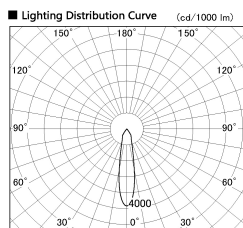

Item no. SD382-0820W9030-R

Series Name: Reflector type cylinder arm tracklight (UL Track) (SD382-R)

Installation	Track mount
Type	Reflector type cylinder arm tracklight (UL Track) (SD382-R)
Fixture wattage	7.5W
Beam angle	21 deg
Color Temp.	3000K
CRI	Ra>90
Luminous	694 lm
Body	Die-cast aluminum alloy
Body finish	White
Trim finish	N/A
Reflector finish	N/A
IP Rate	IP20
Light source	COB module
Input Voltage	AC220~240V
Dimming Type	Non-Dimmable
Certificate	CE,CCC
Cut Hole	N/A