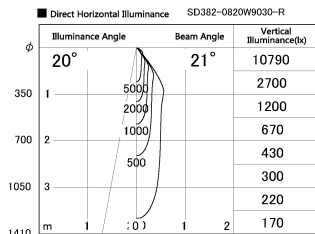

Item no. SD382-0820W9030-R

Series Name: Reflector type cylinder arm tracklight (UL Track) (SD382-R)

Installation	Track mount
Type	Reflector type cylinder arm tracklight (UL Track) (SD382-R)
Fixture wattage	7.5W
Beam angle	21 deg
Color Temp.	3000K
CRI	Ra>90
Luminous	694 lm
Body	Die-cast aluminum alloy
Body finish	White
Trim finish	N/A
Reflector finish	N/A
IP Rate	IP20
Light source	COB module
Input Voltage	AC220~240V
Dimming Type	Non-Dimmable
Certificate	CE,CCC
Cut Hole	N/A