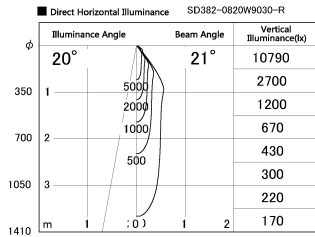

Item no. SD382-0820W9030-R

Series Name: Reflector type cylinder arm tracklight (UL Track) (SD382-R)

Installation	Track mount
Type	Reflector type cylinder arm tracklight (UL Track) (SD382-R)
Fixture wattage	7.5W
Beam angle	21 deg
Color Temp.	3000K
CRI	Ra>90
Luminous	694 lm
Body	Die-cast aluminum alloy
Body finish	White
Trim finish	N/A
Reflector finish	N/A
IP Rate	IP20
Light source	COB module
Input Voltage	AC220~240V
Dimming Type	Non-Dimmable
Certificate	CE,CCC
Cut Hole	N/A