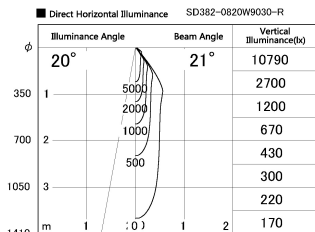

Item no. SD382-0820W9030-R

Series Name: Reflector type cylinder arm tracklight (UL Track) (SD382-R)

Installation	Track mount
Type	Reflector type cylinder arm tracklight (UL Track) (SD382-R)
Fixture wattage	7.5W
Beam angle	21 deg
Color Temp.	3000K
CRI	Ra>90
Luminous	694 lm
Body	Die-cast aluminum alloy
Body finish	White
Trim finish	N/A
Reflector finish	N/A
IP Rate	IP20
Light source	COB module
Input Voltage	AC220~240V
Dimming Type	Non-Dimmable
Certificate	CE,CCC
Cut Hole	N/A