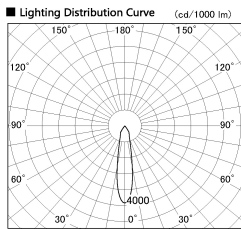

Item no. SD382-0820W9030-R

Series Name: Reflector type cylinder arm tracklight (UL Track) (SD382-R)

Installation	Track mount
Type	Reflector type cylinder arm tracklight (UL Track) (SD382-R)
Fixture wattage	7.5W
Beam angle	21 deg
Color Temp.	3000K
CRI	Ra>90
Luminous	694 lm
Body	Die-cast aluminum alloy
Body finish	White
Trim finish	N/A
Reflector finish	N/A
IP Rate	IP20
Light source	COB module
Input Voltage	AC220~240V
Dimming Type	Non-Dimmable
Certificate	CE,CCC
Cut Hole	N/A