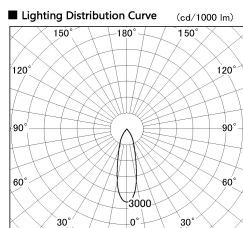

Item no. SD382-0830W9030-R

Series Name: Reflector type cylinder arm tracklight (UL Track) (SD382-R)

Installation	Track mount
Type	Reflector type cylinder arm tracklight (UL Track) (SD382-R)
Fixture wattage	7.5W
Beam angle	28 deg
Color Temp.	3000K
CRI	Ra>90
Luminous	732 lm
Body	Die-cast aluminum alloy
Body finish	White
Trim finish	N/A
Reflector finish	N/A
IP Rate	IP20
Light source	COB module
Input Voltage	AC220~240V
Dimming Type	Non-Dimmable
Certificate	CE,CCC
Cut Hole	N/A