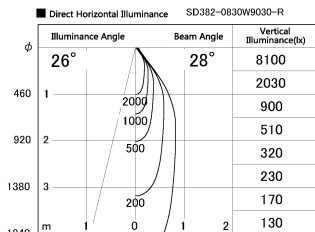

Item no. SD382-0830W9030-R

Series Name: Reflector type cylinder arm tracklight (UL Track) (SD382-R)

Installation	Track mount
Type	Reflector type cylinder arm tracklight (UL Track) (SD382-R)
Fixture wattage	7.5W
Beam angle	28 deg
Color Temp.	3000K
CRI	Ra>90
Luminous	732 lm
Body	Die-cast aluminum alloy
Body finish	White
Trim finish	N/A
Reflector finish	N/A
IP Rate	IP20
Light source	COB module
Input Voltage	AC220~240V
Dimming Type	Non-Dimmable
Certificate	CE,CCC
Cut Hole	N/A