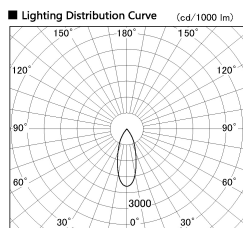

Item no. SD382-0840W9030-R

Series Name: Reflector type cylinder arm tracklight (UL Track) (SD382-R)

Installation	Track mount
Type	Reflector type cylinder arm tracklight (UL Track) (SD382-R)
Fixture wattage	7.5W
Beam angle	36 deg
Color Temp.	3000K
CRI	Ra>90
Luminous	732 lm
Body	Die-cast aluminum alloy
Body finish	White
Trim finish	N/A
Reflector finish	N/A
IP Rate	IP20
Light source	COB module
Input Voltage	AC220~240V
Dimming Type	Non-Dimmable
Certificate	CE,CCC
Cut Hole	N/A