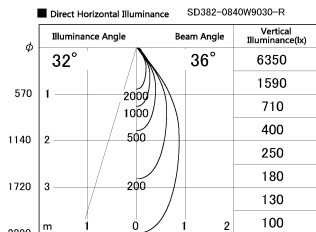

Item no. SD382-0840W9030-R

Series Name: Reflector type cylinder arm tracklight (UL Track) (SD382-R)

Installation	Track mount
Type	Reflector type cylinder arm tracklight (UL Track) (SD382-R)
Fixture wattage	7.5W
Beam angle	36 deg
Color Temp.	3000K
CRI	Ra>90
Luminous	732 lm
Body	Die-cast aluminum alloy
Body finish	White
Trim finish	N/A
Reflector finish	N/A
IP Rate	IP20
Light source	COB module
Input Voltage	AC220~240V
Dimming Type	Non-Dimmable
Certificate	CE,CCC
Cut Hole	N/A