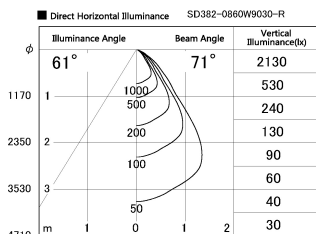

Item no. SD382-0860W9030-R

Series Name: Reflector type cylinder arm tracklight (UL Track) (SD382-R)

Installation	Track mount
Type	Reflector type cylinder arm tracklight (UL Track) (SD382-R)
Fixture wattage	7.5W
Beam angle	71 deg
Color Temp.	3000K
CRI	Ra>90
Luminous	640 lm
Body	Die-cast aluminum alloy
Body finish	White
Trim finish	N/A
Reflector finish	N/A
IP Rate	IP20
Light source	COB module
Input Voltage	AC220~240V
Dimming Type	Non-Dimmable
Certificate	CE,CCC
Cut Hole	N/A