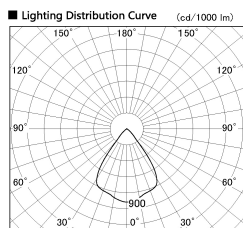

Item no. SD382-0860W9030-R

Series Name: Reflector type cylinder arm tracklight (UL Track) (SD382-R)

Installation	Track mount
Type	Reflector type cylinder arm tracklight (UL Track) (SD382-R)
Fixture wattage	7.5W
Beam angle	71 deg
Color Temp.	3000K
CRI	Ra>90
Luminous	640 lm
Body	Die-cast aluminum alloy
Body finish	White
Trim finish	N/A
Reflector finish	N/A
IP Rate	IP20
Light source	COB module
Input Voltage	AC220~240V
Dimming Type	Non-Dimmable
Certificate	CE,CCC
Cut Hole	N/A