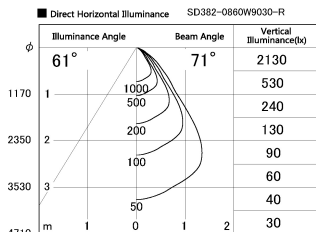

Item no. SD382-0860W9030-R

Series Name: Reflector type cylinder arm tracklight (UL Track) (SD382-R)

Installation	Track mount
Type	Reflector type cylinder arm tracklight (UL Track) (SD382-R)
Fixture wattage	7.5W
Beam angle	71 deg
Color Temp.	3000K
CRI	Ra>90
Luminous	640 lm
Body	Die-cast aluminum alloy
Body finish	White
Trim finish	N/A
Reflector finish	N/A
IP Rate	IP20
Light source	COB module
Input Voltage	AC220~240V
Dimming Type	Non-Dimmable
Certificate	CE,CCC
Cut Hole	N/A