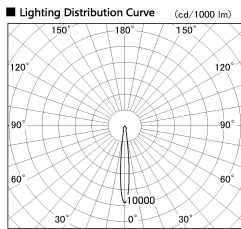

Item no. SD382-3515W9035-R

Series Name: Reflector type cylinder arm tracklight (UL Track) (SD382-R)

Installation	Track mount
Type	Reflector type cylinder arm tracklight (UL Track) (SD382-R)
Fixture wattage	36W
Beam angle	12 deg
Color Temp.	3500K
CRI	Ra>90
Luminous	3051 lm
Body	Die-cast aluminum alloy
Body finish	White
Trim finish	N/A
Reflector finish	N/A
IP Rate	IP20
Light source	COB module
Input Voltage	AC220~240V
Dimming Type	Non-Dimmable
Certificate	CE,CCC
Cut Hole	N/A