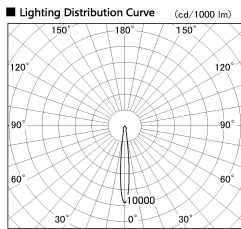

Item no. SD382-3515W9035-R

Series Name: Reflector type cylinder arm tracklight (UL Track) (SD382-R)

■ Direct Horizontal Illuminance SD382-3515W9035-R

Illuminance Angle	Beam Angle	Vertical Illuminance(lx)
11°	12°	118530
1	5000	29630
190	20000	13170
380	10000	7410
570	5000	4740
770	2500	3290
m	1	2420
	2	1850

Installation	Track mount
Type	Reflector type cylinder arm tracklight (UL Track) (SD382-R)
Fixture wattage	36W
Beam angle	12 deg
Color Temp.	3500K
CRI	Ra>90
Luminous	3051 lm
Body	Die-castaluminumalloy
Body finish	White
Trim finish	N/A
Reflector finish	N/A
IP Rate	IP20
Light source	COB module
Input Voltage	AC220~240V
Dimming Type	Non-Dimmable
Certificate	CE,CCC
Cut Hole	N/A