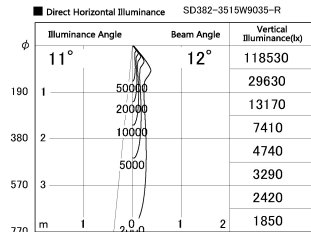

Item no. SD382-3515W9035-R

Series Name: Reflector type cylinder arm tracklight (UL Track) (SD382-R)

Installation	Track mount
Type	Reflector type cylinder arm tracklight (UL Track) (SD382-R)
Fixture wattage	36W
Beam angle	12 deg
Color Temp.	3500K
CRI	Ra>90
Luminous	3051 lm
Body	Die-cast aluminum alloy
Body finish	White
Trim finish	N/A
Reflector finish	N/A
IP Rate	IP20
Light source	COB module
Input Voltage	AC220~240V
Dimming Type	Non-Dimmable
Certificate	CE,CCC
Cut Hole	N/A