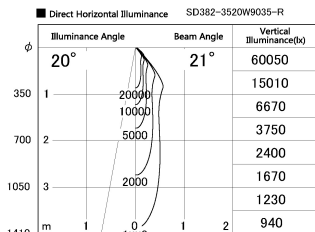

Item no. SD382-3520W9035-R

Series Name: Reflector type cylinder arm tracklight (UL Track) (SD382-R)

Installation	Track mount
Type	Reflector type cylinder arm tracklight (UL Track) (SD382-R)
Fixture wattage	36W
Beam angle	21 deg
Color Temp.	3500K
CRI	Ra>90
Luminous	3785 lm
Body	Die-cast aluminum alloy
Body finish	White
Trim finish	N/A
Reflector finish	N/A
IP Rate	IP20
Light source	COB module
Input Voltage	AC220~240V
Dimming Type	Non-Dimmable
Certificate	CE,CCC
Cut Hole	N/A