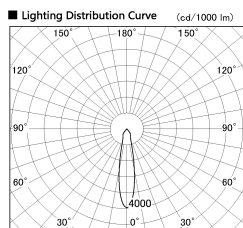

Item no. SD382-3520W9035-R

Series Name: Reflector type cylinder arm tracklight (UL Track) (SD382-R)

Installation	Track mount
Type	Reflector type cylinder arm tracklight (UL Track) (SD382-R)
Fixture wattage	36W
Beam angle	21 deg
Color Temp.	3500K
CRI	Ra>90
Luminous	3785 lm
Body	Die-cast aluminum alloy
Body finish	White
Trim finish	N/A
Reflector finish	N/A
IP Rate	IP20
Light source	COB module
Input Voltage	AC220~240V
Dimming Type	Non-Dimmable
Certificate	CE,CCC
Cut Hole	N/A