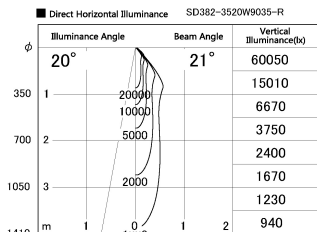

Item no. SD382-3520W9035-R

Series Name: Reflector type cylinder arm tracklight (UL Track) (SD382-R)

Installation	Track mount
Type	Reflector type cylinder arm tracklight (UL Track) (SD382-R)
Fixture wattage	36W
Beam angle	21 deg
Color Temp.	3500K
CRI	Ra>90
Luminous	3785 lm
Body	Die-cast aluminum alloy
Body finish	White
Trim finish	N/A
Reflector finish	N/A
IP Rate	IP20
Light source	COB module
Input Voltage	AC220~240V
Dimming Type	Non-Dimmable
Certificate	CE,CCC
Cut Hole	N/A