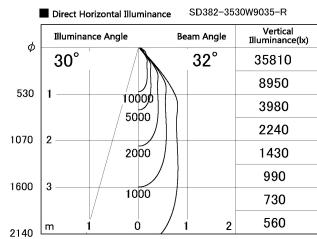

Item no. SD382-3530W9035-R

Series Name: Reflector type cylinder arm tracklight (UL Track) (SD382-R)

Installation	Track mount
Type	Reflector type cylinder arm tracklight (UL Track) (SD382-R)
Fixture wattage	36W
Beam angle	32 deg
Color Temp.	3500K
CRI	Ra>90
Luminous	3835 lm
Body	Die-cast aluminum alloy
Body finish	White
Trim finish	N/A
Reflector finish	N/A
IP Rate	IP20
Light source	COB module
Input Voltage	AC220~240V
Dimming Type	Non-Dimmable
Certificate	CE,CCC
Cut Hole	N/A