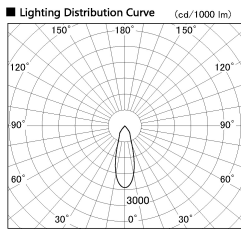

Item no. SD382-3530W9035-R

Series Name: Reflector type cylinder arm tracklight (UL Track) (SD382-R)

Installation	Track mount
Type	Reflector type cylinder arm tracklight (UL Track) (SD382-R)
Fixture wattage	36W
Beam angle	32 deg
Color Temp.	3500K
CRI	Ra>90
Luminous	3835 lm
Body	Die-cast aluminum alloy
Body finish	White
Trim finish	N/A
Reflector finish	N/A
IP Rate	IP20
Light source	COB module
Input Voltage	AC220~240V
Dimming Type	Non-Dimmable
Certificate	CE,CCC
Cut Hole	N/A