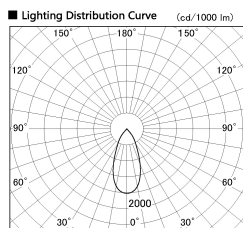

Item no. SD382-3540W9035-R

Series Name: Reflector type cylinder arm tracklight (UL Track) (SD382-R)

Installation	Track mount
Type	Reflector type cylinder arm tracklight (UL Track) (SD382-R)
Fixture wattage	36W
Beam angle	44 deg
Color Temp.	3500K
CRI	Ra>90
Luminous	3834 lm
Body	Die-cast aluminum alloy
Body finish	White
Trim finish	N/A
Reflector finish	N/A
IP Rate	IP20
Light source	COB module
Input Voltage	AC220~240V
Dimming Type	Non-Dimmable
Certificate	CE,CCC
Cut Hole	N/A