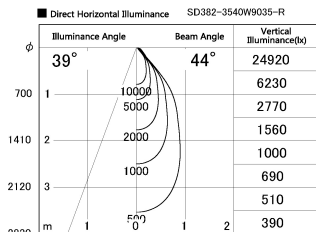

Item no. SD382-3540W9035-R

Series Name: Reflector type cylinder arm tracklight (UL Track) (SD382-R)

Installation	Track mount
Type	Reflector type cylinder arm tracklight (UL Track) (SD382-R)
Fixture wattage	36W
Beam angle	44 deg
Color Temp.	3500K
CRI	Ra>90
Luminous	3834 lm
Body	Die-cast aluminum alloy
Body finish	White
Trim finish	N/A
Reflector finish	N/A
IP Rate	IP20
Light source	COB module
Input Voltage	AC220~240V
Dimming Type	Non-Dimmable
Certificate	CE,CCC
Cut Hole	N/A