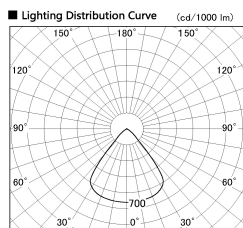

Item no. SD382-3560W9035-R

Series Name: Reflector type cylinder arm tracklight (UL Track) (SD382-R)

Installation	Track mount
Type	Reflector type cylinder arm tracklight (UL Track) (SD382-R)
Fixture wattage	36W
Beam angle	79 deg
Color Temp.	3500K
CRI	Ra>90
Luminous	3302 lm
Body	Die-cast aluminum alloy
Body finish	White
Trim finish	N/A
Reflector finish	N/A
IP Rate	IP20
Light source	COB module
Input Voltage	AC220~240V
Dimming Type	Non-Dimmable
Certificate	CE,CCC
Cut Hole	N/A