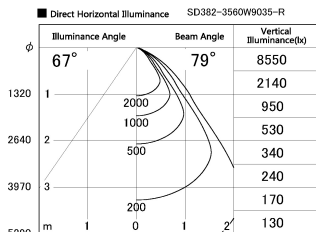

Item no. SD382-3560W9035-R

Series Name: Reflector type cylinder arm tracklight (UL Track) (SD382-R)

Installation	Track mount
Type	Reflector type cylinder arm tracklight (UL Track) (SD382-R)
Fixture wattage	36W
Beam angle	79 deg
Color Temp.	3500K
CRI	Ra>90
Luminous	3302 lm
Body	Die-cast aluminum alloy
Body finish	White
Trim finish	N/A
Reflector finish	N/A
IP Rate	IP20
Light source	COB module
Input Voltage	AC220~240V
Dimming Type	Non-Dimmable
Certificate	CE,CCC
Cut Hole	N/A