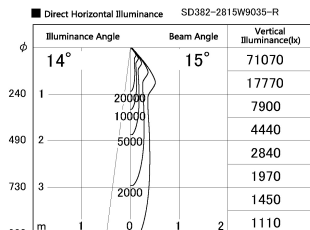

Item no. SD382-2815W9035-R

Series Name: Reflector type cylinder arm tracklight (UL Track) (SD382-R)

Installation	Track mount
Type	Reflector type cylinder arm tracklight (UL Track) (SD382-R)
Fixture wattage	28W
Beam angle	15 deg
Color Temp.	3500K
CRI	Ra>90
Luminous	2801 lm
Body	Die-cast aluminum alloy
Body finish	White
Trim finish	N/A
Reflector finish	N/A
IP Rate	IP20
Light source	COB module
Input Voltage	AC220~240V
Dimming Type	Non-Dimmable
Certificate	CE,CCC
Cut Hole	N/A