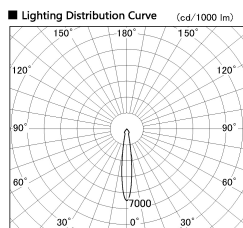

Item no. SD382-2815W9035-R

Series Name: Reflector type cylinder arm tracklight (UL Track) (SD382-R)

Installation	Track mount
Type	Reflector type cylinder arm tracklight (UL Track) (SD382-R)
Fixture wattage	28W
Beam angle	15 deg
Color Temp.	3500K
CRI	Ra>90
Luminous	2801 lm
Body	Die-cast aluminum alloy
Body finish	White
Trim finish	N/A
Reflector finish	N/A
IP Rate	IP20
Light source	COB module
Input Voltage	AC220~240V
Dimming Type	Non-Dimmable
Certificate	CE,CCC
Cut Hole	N/A