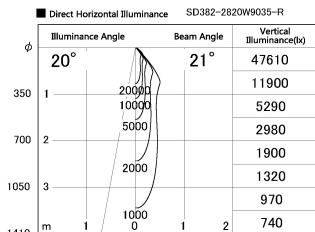

Item no. SD382-2820W9035-R

Series Name: Reflector type cylinder arm tracklight (UL Track) (SD382-R)

Installation	Track mount
Type	Reflector type cylinder arm tracklight (UL Track) (SD382-R)
Fixture wattage	28W
Beam angle	21 deg
Color Temp.	3500K
CRI	Ra>90
Luminous	3001 lm
Body	Die-cast aluminum alloy
Body finish	White
Trim finish	N/A
Reflector finish	N/A
IP Rate	IP20
Light source	COB module
Input Voltage	AC220~240V
Dimming Type	Non-Dimmable
Certificate	CE,CCC
Cut Hole	N/A