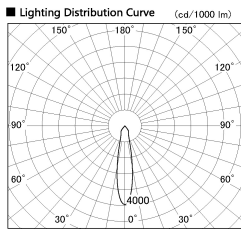

Item no. SD382-2820W9035-R

Series Name: Reflector type cylinder arm tracklight (UL Track) (SD382-R)

Installation	Track mount
Type	Reflector type cylinder arm tracklight (UL Track) (SD382-R)
Fixture wattage	28W
Beam angle	21 deg
Color Temp.	3500K
CRI	Ra>90
Luminous	3001 lm
Body	Die-cast aluminum alloy
Body finish	White
Trim finish	N/A
Reflector finish	N/A
IP Rate	IP20
Light source	COB module
Input Voltage	AC220~240V
Dimming Type	Non-Dimmable
Certificate	CE,CCC
Cut Hole	N/A