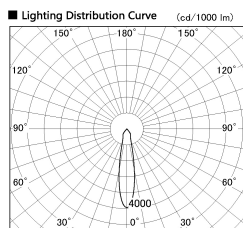

Item no. SD382-2820W9035-R

Series Name: Reflector type cylinder arm tracklight (UL Track) (SD382-R)

Installation	Track mount
Type	Reflector type cylinder arm tracklight (UL Track) (SD382-R)
Fixture wattage	28W
Beam angle	21 deg
Color Temp.	3500K
CRI	Ra>90
Luminous	3001 lm
Body	Die-cast aluminum alloy
Body finish	White
Trim finish	N/A
Reflector finish	N/A
IP Rate	IP20
Light source	COB module
Input Voltage	AC220~240V
Dimming Type	Non-Dimmable
Certificate	CE,CCC
Cut Hole	N/A