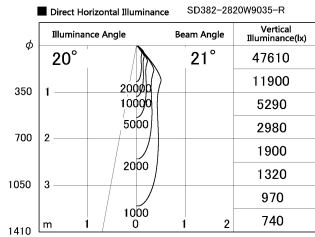

Item no. SD382-2820W9035-R

Series Name: Reflector type cylinder arm tracklight (UL Track) (SD382-R)

Installation	Track mount
Type	Reflector type cylinder arm tracklight (UL Track) (SD382-R)
Fixture wattage	28W
Beam angle	21 deg
Color Temp.	3500K
CRI	Ra>90
Luminous	3001 lm
Body	Die-cast aluminum alloy
Body finish	White
Trim finish	N/A
Reflector finish	N/A
IP Rate	IP20
Light source	COB module
Input Voltage	AC220~240V
Dimming Type	Non-Dimmable
Certificate	CE,CCC
Cut Hole	N/A