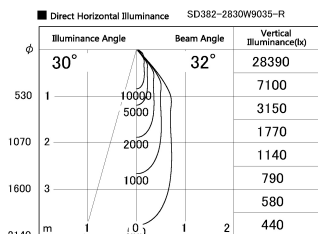

Item no. SD382-2830W9035-R

Series Name: Reflector type cylinder arm tracklight (UL Track) (SD382-R)

Installation	Track mount
Type	Reflector type cylinder arm tracklight (UL Track) (SD382-R)
Fixture wattage	28W
Beam angle	32 deg
Color Temp.	3500K
CRI	Ra>90
Luminous	3041 lm
Body	Die-cast aluminum alloy
Body finish	White
Trim finish	N/A
Reflector finish	N/A
IP Rate	IP20
Light source	COB module
Input Voltage	AC220~240V
Dimming Type	Non-Dimmable
Certificate	CE,CCC
Cut Hole	N/A