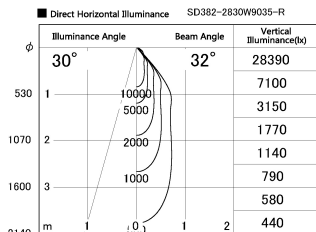

Item no. SD382-2830W9035-R

Series Name: Reflector type cylinder arm tracklight (UL Track) (SD382-R)

Installation	Track mount
Type	Reflector type cylinder arm tracklight (UL Track) (SD382-R)
Fixture wattage	28W
Beam angle	32 deg
Color Temp.	3500K
CRI	Ra>90
Luminous	3041 lm
Body	Die-cast aluminum alloy
Body finish	White
Trim finish	N/A
Reflector finish	N/A
IP Rate	IP20
Light source	COB module
Input Voltage	AC220~240V
Dimming Type	Non-Dimmable
Certificate	CE,CCC
Cut Hole	N/A