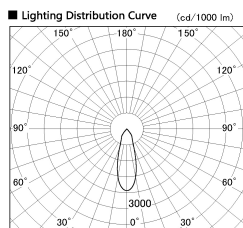

Item no. SD382-2830W9035-R

Series Name: Reflector type cylinder arm tracklight (UL Track) (SD382-R)

Installation	Track mount
Type	Reflector type cylinder arm tracklight (UL Track) (SD382-R)
Fixture wattage	28W
Beam angle	32 deg
Color Temp.	3500K
CRI	Ra>90
Luminous	3041 lm
Body	Die-cast aluminum alloy
Body finish	White
Trim finish	N/A
Reflector finish	N/A
IP Rate	IP20
Light source	COB module
Input Voltage	AC220~240V
Dimming Type	Non-Dimmable
Certificate	CE,CCC
Cut Hole	N/A