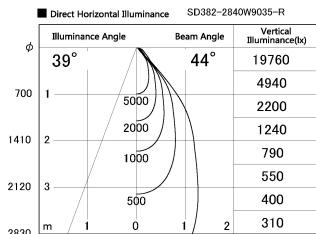

Item no. SD382-2840W9035-R

Series Name: Reflector type cylinder arm tracklight (UL Track) (SD382-R)

Installation	Track mount
Type	Reflector type cylinder arm tracklight (UL Track) (SD382-R)
Fixture wattage	28W
Beam angle	44 deg
Color Temp.	3500K
CRI	Ra>90
Luminous	3040 lm
Body	Die-cast aluminum alloy
Body finish	White
Trim finish	N/A
Reflector finish	N/A
IP Rate	IP20
Light source	COB module
Input Voltage	AC220~240V
Dimming Type	Non-Dimmable
Certificate	CE,CCC
Cut Hole	N/A