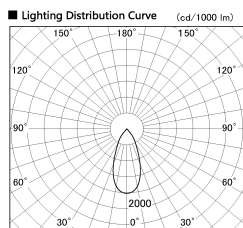

Item no. SD382-2840W9035-R

Series Name: Reflector type cylinder arm tracklight (UL Track) (SD382-R)

Installation	Track mount
Type	Reflector type cylinder arm tracklight (UL Track) (SD382-R)
Fixture wattage	28W
Beam angle	44 deg
Color Temp.	3500K
CRI	Ra>90
Luminous	3040 lm
Body	Die-cast aluminum alloy
Body finish	White
Trim finish	N/A
Reflector finish	N/A
IP Rate	IP20
Light source	COB module
Input Voltage	AC220~240V
Dimming Type	Non-Dimmable
Certificate	CE,CCC
Cut Hole	N/A