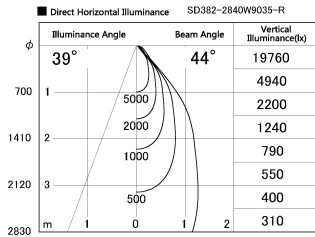

Item no. SD382-2840W9035-R

Series Name: Reflector type cylinder arm tracklight (UL Track) (SD382-R)

Installation	Track mount
Type	Reflector type cylinder arm tracklight (UL Track) (SD382-R)
Fixture wattage	28W
Beam angle	44 deg
Color Temp.	3500K
CRI	Ra>90
Luminous	3040 lm
Body	Die-cast aluminum alloy
Body finish	White
Trim finish	N/A
Reflector finish	N/A
IP Rate	IP20
Light source	COB module
Input Voltage	AC220~240V
Dimming Type	Non-Dimmable
Certificate	CE,CCC
Cut Hole	N/A