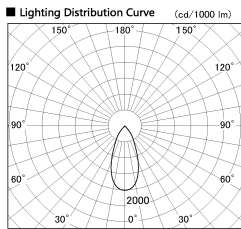

Item no. SD382-2840W9035-R

Series Name: Reflector type cylinder arm tracklight (UL Track) (SD382-R)

Installation	Track mount
Type	Reflector type cylinder arm tracklight (UL Track) (SD382-R)
Fixture wattage	28W
Beam angle	44 deg
Color Temp.	3500K
CRI	Ra>90
Luminous	3040 lm
Body	Die-cast aluminum alloy
Body finish	White
Trim finish	N/A
Reflector finish	N/A
IP Rate	IP20
Light source	COB module
Input Voltage	AC220~240V
Dimming Type	Non-Dimmable
Certificate	CE,CCC
Cut Hole	N/A