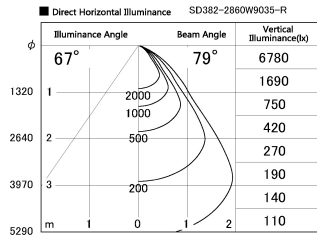

Item no. SD382-2860W9035-R

Series Name: Reflector type cylinder arm tracklight (UL Track) (SD382-R)

Installation	Track mount
Type	Reflector type cylinder arm tracklight (UL Track) (SD382-R)
Fixture wattage	28W
Beam angle	79 deg
Color Temp.	3500K
CRI	Ra>90
Luminous	2618 lm
Body	Die-cast aluminum alloy
Body finish	White
Trim finish	N/A
Reflector finish	N/A
IP Rate	IP20
Light source	COB module
Input Voltage	AC220~240V
Dimming Type	Non-Dimmable
Certificate	CE,CCC
Cut Hole	N/A