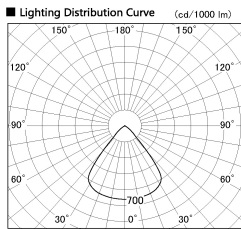

Item no. SD382-2860W9035-R

Series Name: Reflector type cylinder arm tracklight (UL Track) (SD382-R)

Installation	Track mount
Type	Reflector type cylinder arm tracklight (UL Track) (SD382-R)
Fixture wattage	28W
Beam angle	79 deg
Color Temp.	3500K
CRI	Ra>90
Luminous	2618 lm
Body	Die-cast aluminum alloy
Body finish	White
Trim finish	N/A
Reflector finish	N/A
IP Rate	IP20
Light source	COB module
Input Voltage	AC220~240V
Dimming Type	Non-Dimmable
Certificate	CE,CCC
Cut Hole	N/A