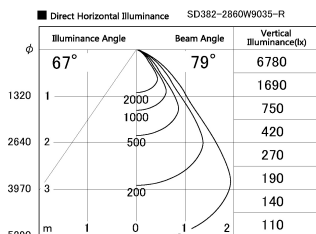

Item no. SD382-2860W9035-R

Series Name: Reflector type cylinder arm tracklight (UL Track) (SD382-R)

Installation	Track mount
Type	Reflector type cylinder arm tracklight (UL Track) (SD382-R)
Fixture wattage	28W
Beam angle	79 deg
Color Temp.	3500K
CRI	Ra>90
Luminous	2618 lm
Body	Die-cast aluminum alloy
Body finish	White
Trim finish	N/A
Reflector finish	N/A
IP Rate	IP20
Light source	COB module
Input Voltage	AC220~240V
Dimming Type	Non-Dimmable
Certificate	CE,CCC
Cut Hole	N/A