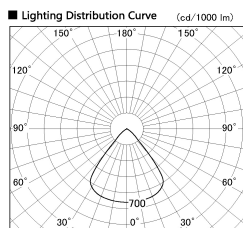

Item no. SD382-2860W9035-R

Series Name: Reflector type cylinder arm tracklight (UL Track) (SD382-R)

Installation	Track mount
Type	Reflector type cylinder arm tracklight (UL Track) (SD382-R)
Fixture wattage	28W
Beam angle	79 deg
Color Temp.	3500K
CRI	Ra>90
Luminous	2618 lm
Body	Die-cast aluminum alloy
Body finish	White
Trim finish	N/A
Reflector finish	N/A
IP Rate	IP20
Light source	COB module
Input Voltage	AC220~240V
Dimming Type	Non-Dimmable
Certificate	CE,CCC
Cut Hole	N/A