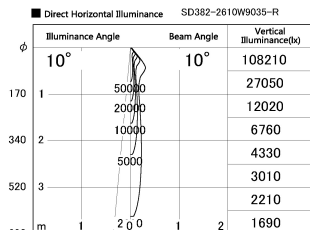

Item no. SD382-2610W9035-R

Series Name: Reflector type cylinder arm tracklight (UL Track) (SD382-R)

Installation	Track mount
Type	Reflector type cylinder arm tracklight (UL Track) (SD382-R)
Fixture wattage	24W
Beam angle	10 deg
Color Temp.	3500K
CRI	Ra>90
Luminous	2028 lm
Body	Die-cast aluminum alloy
Body finish	White
Trim finish	N/A
Reflector finish	N/A
IP Rate	IP20
Light source	COB module
Input Voltage	AC220~240V
Dimming Type	Non-Dimmable
Certificate	CE,CCC
Cut Hole	N/A