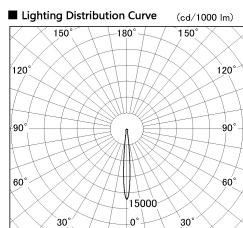

Item no. SD382-2610W9035-R

Series Name: Reflector type cylinder arm tracklight (UL Track) (SD382-R)

Installation	Track mount
Type	Reflector type cylinder arm tracklight (UL Track) (SD382-R)
Fixture wattage	24W
Beam angle	10 deg
Color Temp.	3500K
CRI	Ra>90
Luminous	2028 lm
Body	Die-cast aluminum alloy
Body finish	White
Trim finish	N/A
Reflector finish	N/A
IP Rate	IP20
Light source	COB module
Input Voltage	AC220~240V
Dimming Type	Non-Dimmable
Certificate	CE,CCC
Cut Hole	N/A