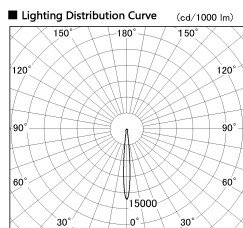

Item no. SD382-2610W9035-R

Series Name: Reflector type cylinder arm tracklight (UL Track) (SD382-R)

■ Direct Horizontal Illuminance SD382-2610W9035-R

Illuminance Angle	Beam Angle	Vertical Illuminance (lx)
10°	10°	108210
170	1	27050
340	2	12020
520	3	6760
690	m	4330
	1	3010
	2	2210
	0	1690

Installation	Track mount
Type	Reflector type cylinder arm tracklight (UL Track) (SD382-R)
Fixture wattage	24W
Beam angle	10 deg
Color Temp.	3500K
CRI	Ra>90
Luminous	2028 lm
Body	Die-cast aluminum alloy
Body finish	White
Trim finish	N/A
Reflector finish	N/A
IP Rate	IP20
Light source	COB module
Input Voltage	AC220~240V
Dimming Type	Non-Dimmable
Certificate	CE,CCC
Cut Hole	N/A