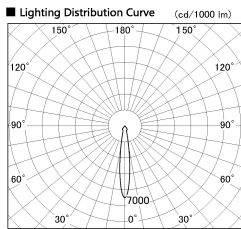

Item no. SD382-2615W9035-R

Series Name: Reflector type cylinder arm tracklight (UL Track) (SD382-R)

Installation	Track mount
Type	Reflector type cylinder arm tracklight (UL Track) (SD382-R)
Fixture wattage	24W
Beam angle	15 deg
Color Temp.	3500K
CRI	Ra>90
Luminous	2423 lm
Body	Die-cast aluminum alloy
Body finish	White
Trim finish	N/A
Reflector finish	N/A
IP Rate	IP20
Light source	COB module
Input Voltage	AC220~240V
Dimming Type	Non-Dimmable
Certificate	CE,CCC
Cut Hole	N/A