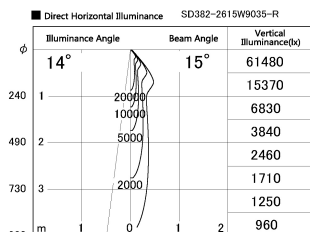

Item no. SD382-2615W9035-R

Series Name: Reflector type cylinder arm tracklight (UL Track) (SD382-R)

Installation	Track mount
Type	Reflector type cylinder arm tracklight (UL Track) (SD382-R)
Fixture wattage	24W
Beam angle	15 deg
Color Temp.	3500K
CRI	Ra>90
Luminous	2423 lm
Body	Die-cast aluminum alloy
Body finish	White
Trim finish	N/A
Reflector finish	N/A
IP Rate	IP20
Light source	COB module
Input Voltage	AC220~240V
Dimming Type	Non-Dimmable
Certificate	CE,CCC
Cut Hole	N/A