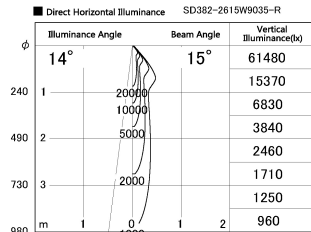

Item no. SD382-2615W9035-R

Series Name: Reflector type cylinder arm tracklight (UL Track) (SD382-R)

Installation	Track mount
Type	Reflector type cylinder arm tracklight (UL Track) (SD382-R)
Fixture wattage	24W
Beam angle	15 deg
Color Temp.	3500K
CRI	Ra>90
Luminous	2423 lm
Body	Die-cast aluminum alloy
Body finish	White
Trim finish	N/A
Reflector finish	N/A
IP Rate	IP20
Light source	COB module
Input Voltage	AC220~240V
Dimming Type	Non-Dimmable
Certificate	CE,CCC
Cut Hole	N/A