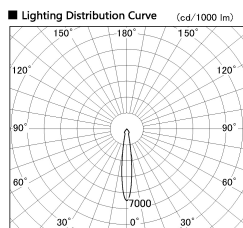

Item no. SD382-2615W9035-R

Series Name: Reflector type cylinder arm tracklight (UL Track) (SD382-R)

Installation	Track mount
Type	Reflector type cylinder arm tracklight (UL Track) (SD382-R)
Fixture wattage	24W
Beam angle	15 deg
Color Temp.	3500K
CRI	Ra>90
Luminous	2423 lm
Body	Die-cast aluminum alloy
Body finish	White
Trim finish	N/A
Reflector finish	N/A
IP Rate	IP20
Light source	COB module
Input Voltage	AC220~240V
Dimming Type	Non-Dimmable
Certificate	CE,CCC
Cut Hole	N/A