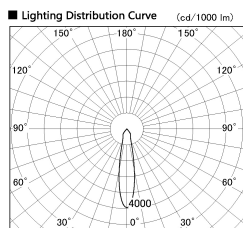

Item no. SD382-2620W9035-R

Series Name: Reflector type cylinder arm tracklight (UL Track) (SD382-R)

Installation	Track mount
Type	Reflector type cylinder arm tracklight (UL Track) (SD382-R)
Fixture wattage	24W
Beam angle	21 deg
Color Temp.	3500K
CRI	Ra>90
Luminous	2596 lm
Body	Die-cast aluminum alloy
Body finish	White
Trim finish	N/A
Reflector finish	N/A
IP Rate	IP20
Light source	COB module
Input Voltage	AC220~240V
Dimming Type	Non-Dimmable
Certificate	CE,CCC
Cut Hole	N/A