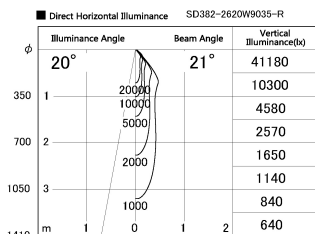

Item no. SD382-2620W9035-R

Series Name: Reflector type cylinder arm tracklight (UL Track) (SD382-R)

Installation	Track mount
Type	Reflector type cylinder arm tracklight (UL Track) (SD382-R)
Fixture wattage	24W
Beam angle	21 deg
Color Temp.	3500K
CRI	Ra>90
Luminous	2596 lm
Body	Die-cast aluminum alloy
Body finish	White
Trim finish	N/A
Reflector finish	N/A
IP Rate	IP20
Light source	COB module
Input Voltage	AC220~240V
Dimming Type	Non-Dimmable
Certificate	CE,CCC
Cut Hole	N/A