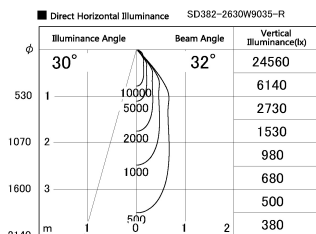

Item no. SD382-2630W9035-R

Series Name: Reflector type cylinder arm tracklight (UL Track) (SD382-R)

Installation	Track mount
Type	Reflector type cylinder arm tracklight (UL Track) (SD382-R)
Fixture wattage	24W
Beam angle	32 deg
Color Temp.	3500K
CRI	Ra>90
Luminous	2630 lm
Body	Die-cast aluminum alloy
Body finish	White
Trim finish	N/A
Reflector finish	N/A
IP Rate	IP20
Light source	COB module
Input Voltage	AC220~240V
Dimming Type	Non-Dimmable
Certificate	CE,CCC
Cut Hole	N/A