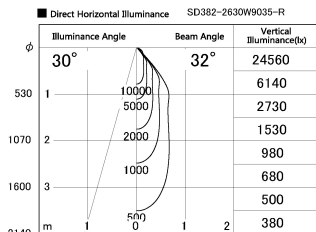

Item no. SD382-2630W9035-R

Series Name: Reflector type cylinder arm tracklight (UL Track) (SD382-R)

Installation	Track mount
Type	Reflector type cylinder arm tracklight (UL Track) (SD382-R)
Fixture wattage	24W
Beam angle	32 deg
Color Temp.	3500K
CRI	Ra>90
Luminous	2630 lm
Body	Die-cast aluminum alloy
Body finish	White
Trim finish	N/A
Reflector finish	N/A
IP Rate	IP20
Light source	COB module
Input Voltage	AC220~240V
Dimming Type	Non-Dimmable
Certificate	CE,CCC
Cut Hole	N/A