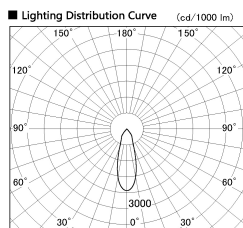

Item no. SD382-2630W9035-R

Series Name: Reflector type cylinder arm tracklight (UL Track) (SD382-R)

Installation	Track mount
Type	Reflector type cylinder arm tracklight (UL Track) (SD382-R)
Fixture wattage	24W
Beam angle	32 deg
Color Temp.	3500K
CRI	Ra>90
Luminous	2630 lm
Body	Die-cast aluminum alloy
Body finish	White
Trim finish	N/A
Reflector finish	N/A
IP Rate	IP20
Light source	COB module
Input Voltage	AC220~240V
Dimming Type	Non-Dimmable
Certificate	CE,CCC
Cut Hole	N/A