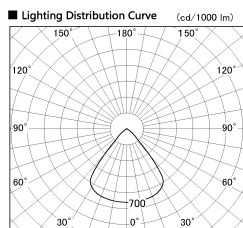

Item no. SD382-2660W9035-R

Series Name: Reflector type cylinder arm tracklight (UL Track) (SD382-R)

Installation	Track mount
Type	Reflector type cylinder arm tracklight (UL Track) (SD382-R)
Fixture wattage	24W
Beam angle	79 deg
Color Temp.	3500K
CRI	Ra>90
Luminous	2264 lm
Body	Die-cast aluminum alloy
Body finish	White
Trim finish	N/A
Reflector finish	N/A
IP Rate	IP20
Light source	COB module
Input Voltage	AC220~240V
Dimming Type	Non-Dimmable
Certificate	CE,CCC
Cut Hole	N/A