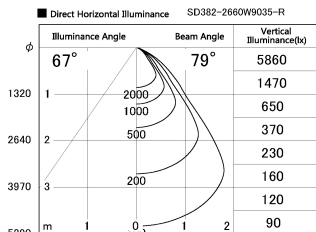

Item no. SD382-2660W9035-R

Series Name: Reflector type cylinder arm tracklight (UL Track) (SD382-R)

Installation	Track mount
Type	Reflector type cylinder arm tracklight (UL Track) (SD382-R)
Fixture wattage	24W
Beam angle	79 deg
Color Temp.	3500K
CRI	Ra>90
Luminous	2264 lm
Body	Die-cast aluminum alloy
Body finish	White
Trim finish	N/A
Reflector finish	N/A
IP Rate	IP20
Light source	COB module
Input Voltage	AC220~240V
Dimming Type	Non-Dimmable
Certificate	CE,CCC
Cut Hole	N/A