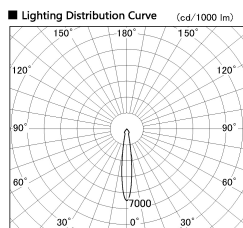

Item no. SD382-2015W9035-R

Series Name: Reflector type cylinder arm tracklight (UL Track) (SD382-R)

■ Direct Horizontal Illuminance SD382-2015W9035-R

Beam Angle	Vertical Illuminance (lx)
14°	51660
15°	12910
1	20000
10000	5740
5000	3230
2	2070
730	1430
3	1050
980	810

Installation	Track mount
Type	Reflector type cylinder arm tracklight (UL Track) (SD382-R)
Fixture wattage	21W
Beam angle	15 deg
Color Temp.	3500K
CRI	Ra>90
Luminous	2036 lm
Body	Die-cast aluminum alloy
Body finish	White
Trim finish	N/A
Reflector finish	N/A
IP Rate	IP20
Light source	COB module
Input Voltage	AC220~240V
Dimming Type	Non-Dimmable
Certificate	CE,CCC
Cut Hole	N/A