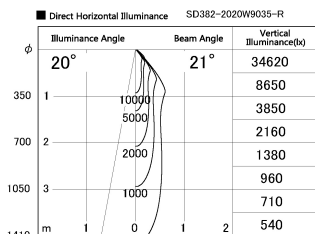

Item no. SD382-2020W9035-R

Series Name: Reflector type cylinder arm tracklight (UL Track) (SD382-R)

Installation	Track mount
Type	Reflector type cylinder arm tracklight (UL Track) (SD382-R)
Fixture wattage	21W
Beam angle	21 deg
Color Temp.	3500K
CRI	Ra>90
Luminous	2182 lm
Body	Die-cast aluminum alloy
Body finish	White
Trim finish	N/A
Reflector finish	N/A
IP Rate	IP20
Light source	COB module
Input Voltage	AC220~240V
Dimming Type	Non-Dimmable
Certificate	CE,CCC
Cut Hole	N/A