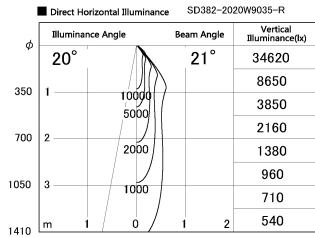

Item no. SD382-2020W9035-R

Series Name: Reflector type cylinder arm tracklight (UL Track) (SD382-R)

Installation	Track mount
Type	Reflector type cylinder arm tracklight (UL Track) (SD382-R)
Fixture wattage	21W
Beam angle	21 deg
Color Temp.	3500K
CRI	Ra>90
Luminous	2182 lm
Body	Die-cast aluminum alloy
Body finish	White
Trim finish	N/A
Reflector finish	N/A
IP Rate	IP20
Light source	COB module
Input Voltage	AC220~240V
Dimming Type	Non-Dimmable
Certificate	CE,CCC
Cut Hole	N/A