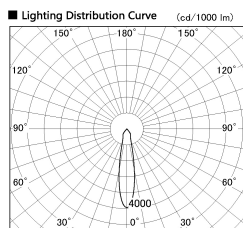

Item no. SD382-2020W9035-R

Series Name: Reflector type cylinder arm tracklight (UL Track) (SD382-R)

Installation	Track mount
Type	Reflector type cylinder arm tracklight (UL Track) (SD382-R)
Fixture wattage	21W
Beam angle	21 deg
Color Temp.	3500K
CRI	Ra>90
Luminous	2182 lm
Body	Die-cast aluminum alloy
Body finish	White
Trim finish	N/A
Reflector finish	N/A
IP Rate	IP20
Light source	COB module
Input Voltage	AC220~240V
Dimming Type	Non-Dimmable
Certificate	CE,CCC
Cut Hole	N/A