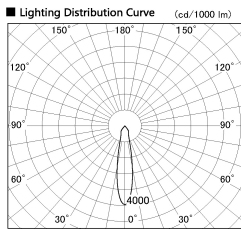

Item no. SD382-2020W9035-R

Series Name: Reflector type cylinder arm tracklight (UL Track) (SD382-R)

Installation	Track mount
Type	Reflector type cylinder arm tracklight (UL Track) (SD382-R)
Fixture wattage	21W
Beam angle	21 deg
Color Temp.	3500K
CRI	Ra>90
Luminous	2182 lm
Body	Die-cast aluminum alloy
Body finish	White
Trim finish	N/A
Reflector finish	N/A
IP Rate	IP20
Light source	COB module
Input Voltage	AC220~240V
Dimming Type	Non-Dimmable
Certificate	CE,CCC
Cut Hole	N/A