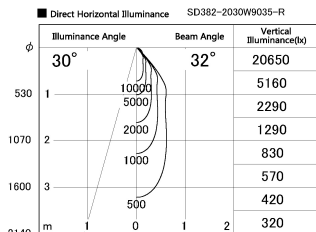

Item no. SD382-2030W9035-R

Series Name: Reflector type cylinder arm tracklight (UL Track) (SD382-R)

Installation	Track mount
Type	Reflector type cylinder arm tracklight (UL Track) (SD382-R)
Fixture wattage	21W
Beam angle	32 deg
Color Temp.	3500K
CRI	Ra>90
Luminous	2212 lm
Body	Die-cast aluminum alloy
Body finish	White
Trim finish	N/A
Reflector finish	N/A
IP Rate	IP20
Light source	COB module
Input Voltage	AC220~240V
Dimming Type	Non-Dimmable
Certificate	CE,CCC
Cut Hole	N/A