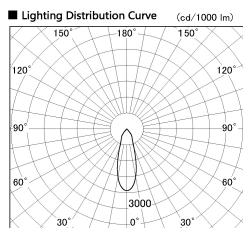

Item no. SD382-2030W9035-R

Series Name: Reflector type cylinder arm tracklight (UL Track) (SD382-R)

Installation	Track mount
Type	Reflector type cylinder arm tracklight (UL Track) (SD382-R)
Fixture wattage	21W
Beam angle	32 deg
Color Temp.	3500K
CRI	Ra>90
Luminous	2212 lm
Body	Die-cast aluminum alloy
Body finish	White
Trim finish	N/A
Reflector finish	N/A
IP Rate	IP20
Light source	COB module
Input Voltage	AC220~240V
Dimming Type	Non-Dimmable
Certificate	CE,CCC
Cut Hole	N/A