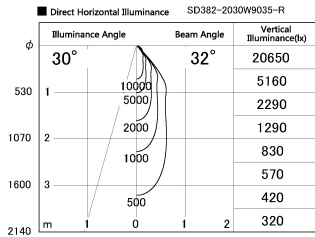

Item no. SD382-2030W9035-R

Series Name: Reflector type cylinder arm tracklight (UL Track) (SD382-R)

Installation	Track mount
Type	Reflector type cylinder arm tracklight (UL Track) (SD382-R)
Fixture wattage	21W
Beam angle	32 deg
Color Temp.	3500K
CRI	Ra>90
Luminous	2212 lm
Body	Die-cast aluminum alloy
Body finish	White
Trim finish	N/A
Reflector finish	N/A
IP Rate	IP20
Light source	COB module
Input Voltage	AC220~240V
Dimming Type	Non-Dimmable
Certificate	CE,CCC
Cut Hole	N/A