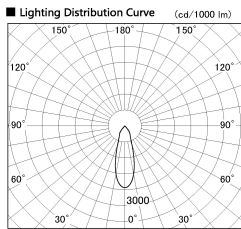

Item no. SD382-2030W9035-R

Series Name: Reflector type cylinder arm tracklight (UL Track) (SD382-R)

Installation	Track mount
Type	Reflector type cylinder arm tracklight (UL Track) (SD382-R)
Fixture wattage	21W
Beam angle	32 deg
Color Temp.	3500K
CRI	Ra>90
Luminous	2212 lm
Body	Die-cast aluminum alloy
Body finish	White
Trim finish	N/A
Reflector finish	N/A
IP Rate	IP20
Light source	COB module
Input Voltage	AC220~240V
Dimming Type	Non-Dimmable
Certificate	CE,CCC
Cut Hole	N/A