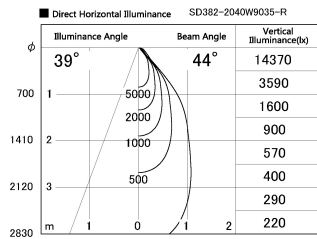

Item no. SD382-2040W9035-R

Series Name: Reflector type cylinder arm tracklight (UL Track) (SD382-R)

Installation	Track mount
Type	Reflector type cylinder arm tracklight (UL Track) (SD382-R)
Fixture wattage	21W
Beam angle	44 deg
Color Temp.	3500K
CRI	Ra>90
Luminous	2211 lm
Body	Die-cast aluminum alloy
Body finish	White
Trim finish	N/A
Reflector finish	N/A
IP Rate	IP20
Light source	COB module
Input Voltage	AC220~240V
Dimming Type	Non-Dimmable
Certificate	CE,CCC
Cut Hole	N/A