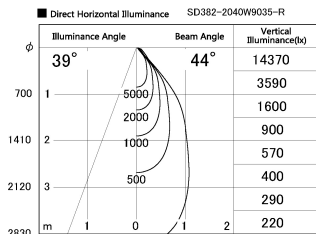

Item no. SD382-2040W9035-R

Series Name: Reflector type cylinder arm tracklight (UL Track) (SD382-R)

Installation	Track mount
Type	Reflector type cylinder arm tracklight (UL Track) (SD382-R)
Fixture wattage	21W
Beam angle	44 deg
Color Temp.	3500K
CRI	Ra>90
Luminous	2211 lm
Body	Die-cast aluminum alloy
Body finish	White
Trim finish	N/A
Reflector finish	N/A
IP Rate	IP20
Light source	COB module
Input Voltage	AC220~240V
Dimming Type	Non-Dimmable
Certificate	CE,CCC
Cut Hole	N/A