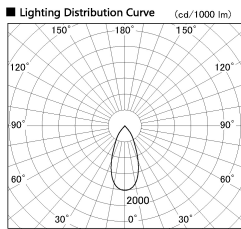

Item no. SD382-2040W9035-R

Series Name: Reflector type cylinder arm tracklight (UL Track) (SD382-R)

Installation	Track mount
Type	Reflector type cylinder arm tracklight (UL Track) (SD382-R)
Fixture wattage	21W
Beam angle	44 deg
Color Temp.	3500K
CRI	Ra>90
Luminous	2211 lm
Body	Die-cast aluminum alloy
Body finish	White
Trim finish	N/A
Reflector finish	N/A
IP Rate	IP20
Light source	COB module
Input Voltage	AC220~240V
Dimming Type	Non-Dimmable
Certificate	CE,CCC
Cut Hole	N/A