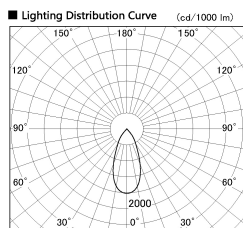

Item no. SD382-2040W9035-R

Series Name: Reflector type cylinder arm tracklight (UL Track) (SD382-R)

Installation	Track mount
Type	Reflector type cylinder arm tracklight (UL Track) (SD382-R)
Fixture wattage	21W
Beam angle	44 deg
Color Temp.	3500K
CRI	Ra>90
Luminous	2211 lm
Body	Die-cast aluminum alloy
Body finish	White
Trim finish	N/A
Reflector finish	N/A
IP Rate	IP20
Light source	COB module
Input Voltage	AC220~240V
Dimming Type	Non-Dimmable
Certificate	CE,CCC
Cut Hole	N/A