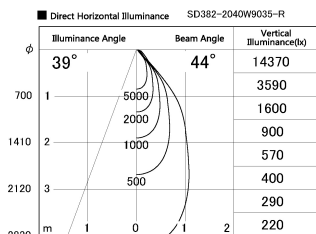

Item no. SD382-2040W9035-R

Series Name: Reflector type cylinder arm tracklight (UL Track) (SD382-R)

Installation	Track mount
Type	Reflector type cylinder arm tracklight (UL Track) (SD382-R)
Fixture wattage	21W
Beam angle	44 deg
Color Temp.	3500K
CRI	Ra>90
Luminous	2211 lm
Body	Die-cast aluminum alloy
Body finish	White
Trim finish	N/A
Reflector finish	N/A
IP Rate	IP20
Light source	COB module
Input Voltage	AC220~240V
Dimming Type	Non-Dimmable
Certificate	CE,CCC
Cut Hole	N/A