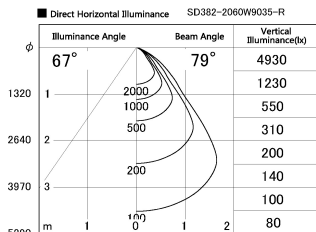

Item no. SD382-2060W9035-R

Series Name: Reflector type cylinder arm tracklight (UL Track) (SD382-R)

Installation	Track mount
Type	Reflector type cylinder arm tracklight (UL Track) (SD382-R)
Fixture wattage	21W
Beam angle	79 deg
Color Temp.	3500K
CRI	Ra>90
Luminous	1904 lm
Body	Die-cast aluminum alloy
Body finish	White
Trim finish	N/A
Reflector finish	N/A
IP Rate	IP20
Light source	COB module
Input Voltage	AC220~240V
Dimming Type	Non-Dimmable
Certificate	CE,CCC
Cut Hole	N/A