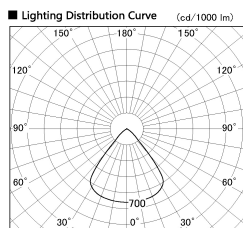

Item no. SD382-2060W9035-R

Series Name: Reflector type cylinder arm tracklight (UL Track) (SD382-R)

Installation	Track mount
Type	Reflector type cylinder arm tracklight (UL Track) (SD382-R)
Fixture wattage	21W
Beam angle	79 deg
Color Temp.	3500K
CRI	Ra>90
Luminous	1904 lm
Body	Die-cast aluminum alloy
Body finish	White
Trim finish	N/A
Reflector finish	N/A
IP Rate	IP20
Light source	COB module
Input Voltage	AC220~240V
Dimming Type	Non-Dimmable
Certificate	CE,CCC
Cut Hole	N/A