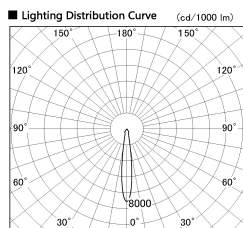

Item no. SD382-2515W9035-R

Series Name: Reflector type cylinder arm tracklight (UL Track) (SD382-R)

Installation	Track mount
Type	Reflector type cylinder arm tracklight (UL Track) (SD382-R)
Fixture wattage	24W
Beam angle	15 deg
Color Temp.	3500K
CRI	Ra>90
Luminous	1894 lm
Body	Die-cast aluminum alloy
Body finish	White
Trim finish	N/A
Reflector finish	N/A
IP Rate	IP20
Light source	COB module
Input Voltage	AC220~240V
Dimming Type	Non-Dimmable
Certificate	CE,CCC
Cut Hole	N/A