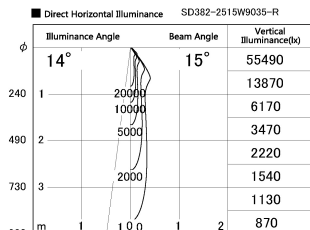

Item no. SD382-2515W9035-R

Series Name: Reflector type cylinder arm tracklight (UL Track) (SD382-R)

Installation	Track mount
Type	Reflector type cylinder arm tracklight (UL Track) (SD382-R)
Fixture wattage	24W
Beam angle	15 deg
Color Temp.	3500K
CRI	Ra>90
Luminous	1894 lm
Body	Die-cast aluminum alloy
Body finish	White
Trim finish	N/A
Reflector finish	N/A
IP Rate	IP20
Light source	COB module
Input Voltage	AC220~240V
Dimming Type	Non-Dimmable
Certificate	CE,CCC
Cut Hole	N/A