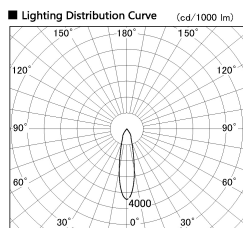

Item no. SD382-2520W9035-R

Series Name: Reflector type cylinder arm tracklight (UL Track) (SD382-R)

Installation	Track mount
Type	Reflector type cylinder arm tracklight (UL Track) (SD382-R)
Fixture wattage	24W
Beam angle	23 deg
Color Temp.	3500K
CRI	Ra>90
Luminous	2318 lm
Body	Die-cast aluminum alloy
Body finish	White
Trim finish	N/A
Reflector finish	N/A
IP Rate	IP20
Light source	COB module
Input Voltage	AC220~240V
Dimming Type	Non-Dimmable
Certificate	CE,CCC
Cut Hole	N/A