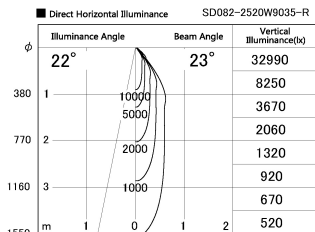

Item no. SD382-2520W9035-R

Series Name: Reflector type cylinder arm tracklight (UL Track) (SD382-R)

Installation	Track mount
Type	Reflector type cylinder arm tracklight (UL Track) (SD382-R)
Fixture wattage	24W
Beam angle	23 deg
Color Temp.	3500K
CRI	Ra>90
Luminous	2318 lm
Body	Die-cast aluminum alloy
Body finish	White
Trim finish	N/A
Reflector finish	N/A
IP Rate	IP20
Light source	COB module
Input Voltage	AC220~240V
Dimming Type	Non-Dimmable
Certificate	CE,CCC
Cut Hole	N/A