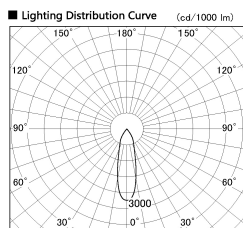

Item no. SD382-2530W9035-R

Series Name: Reflector type cylinder arm tracklight (UL Track) (SD382-R)

Installation	Track mount
Type	Reflector type cylinder arm tracklight (UL Track) (SD382-R)
Fixture wattage	24W
Beam angle	28 deg
Color Temp.	3500K
CRI	Ra>90
Luminous	2331 lm
Body	Die-cast aluminum alloy
Body finish	White
Trim finish	N/A
Reflector finish	N/A
IP Rate	IP20
Light source	COB module
Input Voltage	AC220~240V
Dimming Type	Non-Dimmable
Certificate	CE,CCC
Cut Hole	N/A