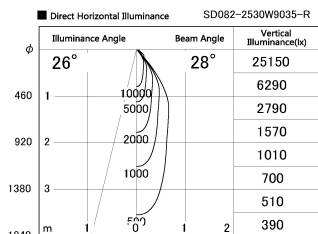

Item no. SD382-2530W9035-R

Series Name: Reflector type cylinder arm tracklight (UL Track) (SD382-R)

Installation	Track mount
Type	Reflector type cylinder arm tracklight (UL Track) (SD382-R)
Fixture wattage	24W
Beam angle	28 deg
Color Temp.	3500K
CRI	Ra>90
Luminous	2331 lm
Body	Die-cast aluminum alloy
Body finish	White
Trim finish	N/A
Reflector finish	N/A
IP Rate	IP20
Light source	COB module
Input Voltage	AC220~240V
Dimming Type	Non-Dimmable
Certificate	CE,CCC
Cut Hole	N/A