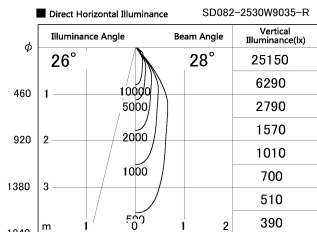

Item no. SD382-2530W9035-R

Series Name: Reflector type cylinder arm tracklight (UL Track) (SD382-R)

Installation	Track mount
Type	Reflector type cylinder arm tracklight (UL Track) (SD382-R)
Fixture wattage	24W
Beam angle	28 deg
Color Temp.	3500K
CRI	Ra>90
Luminous	2331 lm
Body	Die-cast aluminum alloy
Body finish	White
Trim finish	N/A
Reflector finish	N/A
IP Rate	IP20
Light source	COB module
Input Voltage	AC220~240V
Dimming Type	Non-Dimmable
Certificate	CE,CCC
Cut Hole	N/A