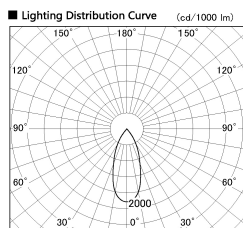

Item no. SD382-2540W9035-R

Series Name: Reflector type cylinder arm tracklight (UL Track) (SD382-R)

Installation	Track mount
Type	Reflector type cylinder arm tracklight (UL Track) (SD382-R)
Fixture wattage	24W
Beam angle	40 deg
Color Temp.	3500K
CRI	Ra>90
Luminous	2389 lm
Body	Die-cast aluminum alloy
Body finish	White
Trim finish	N/A
Reflector finish	N/A
IP Rate	IP20
Light source	COB module
Input Voltage	AC220~240V
Dimming Type	Non-Dimmable
Certificate	CE,CCC
Cut Hole	N/A