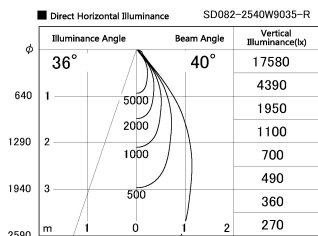

Item no. SD382-2540W9035-R

Series Name: Reflector type cylinder arm tracklight (UL Track) (SD382-R)

Installation	Track mount
Type	Reflector type cylinder arm tracklight (UL Track) (SD382-R)
Fixture wattage	24W
Beam angle	40 deg
Color Temp.	3500K
CRI	Ra>90
Luminous	2389 lm
Body	Die-cast aluminum alloy
Body finish	White
Trim finish	N/A
Reflector finish	N/A
IP Rate	IP20
Light source	COB module
Input Voltage	AC220~240V
Dimming Type	Non-Dimmable
Certificate	CE,CCC
Cut Hole	N/A