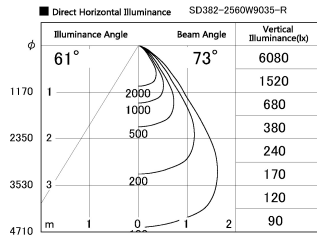

Item no. SD382-2560W9035-R

Series Name: Reflector type cylinder arm tracklight (UL Track) (SD382-R)

Installation	Track mount
Type	Reflector type cylinder arm tracklight (UL Track) (SD382-R)
Fixture wattage	24W
Beam angle	73 deg
Color Temp.	3500K
CRI	Ra>90
Luminous	1993 lm
Body	Die-cast aluminum alloy
Body finish	White
Trim finish	N/A
Reflector finish	N/A
IP Rate	IP20
Light source	COB module
Input Voltage	AC220~240V
Dimming Type	Non-Dimmable
Certificate	CE,CCC
Cut Hole	N/A