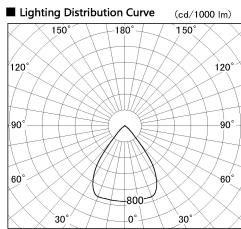

Item no. SD382-2560W9035-R

Series Name: Reflector type cylinder arm tracklight (UL Track) (SD382-R)

Installation	Track mount
Type	Reflector type cylinder arm tracklight (UL Track) (SD382-R)
Fixture wattage	24W
Beam angle	73 deg
Color Temp.	3500K
CRI	Ra>90
Luminous	1993 lm
Body	Die-cast aluminum alloy
Body finish	White
Trim finish	N/A
Reflector finish	N/A
IP Rate	IP20
Light source	COB module
Input Voltage	AC220~240V
Dimming Type	Non-Dimmable
Certificate	CE,CCC
Cut Hole	N/A